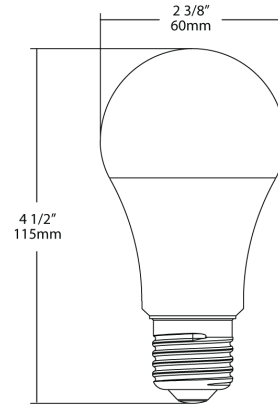

Case and Pallet Dimensions

	QTY	LENGTH (in)	WIDTH (in)	HEIGHT (in)
CASE	12	9.92	7.8	5
PALLET	2	42.05	39.76	20.09

Dimension

Features

- Direct Connect to the Lightcloud Blue mobile app via Bluetooth, no Gateway or Hub required
- Use mobile device to configure features for On/Off Control, Dim Level, Color Temperature, Schedules, Scenes, SmartShift and more.
- Natural Spectrum Technology mimics natural sunlight to see colors more accurately
- Tunable White 2700-6500K with smooth transition between color temperatures
- Circadian SmartShift Capable to sync with local sunrise/sunset

Ordering Matrix

Family	Wattage	Base Type	CRI/Color Temp	SmartShift	Spectrum	Pack
LCBA19	10	E26	9TW	SS	NS	
	10 = 10W	E26 = E26 Base	9TW = 90 CRI, Tunable White	SS = SmartShift	NS = Natural Spectrum	Blank = Standard 2P-1 = 2pack A19 1 Nano