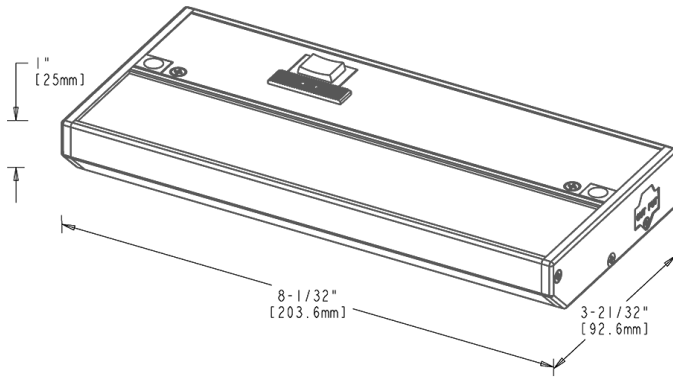

## Technical Specifications (continued)

**Power Factor:**  
99.3% at 120V

### Dimensions

### Features

- 5 discrete color temperatures
- Simple to connect multiple fixtures
- Available in four sizes (8", 16", 24" and 32") and two color finishes (white & brown)
- Compatible with common ELV & TRIAC dimmers