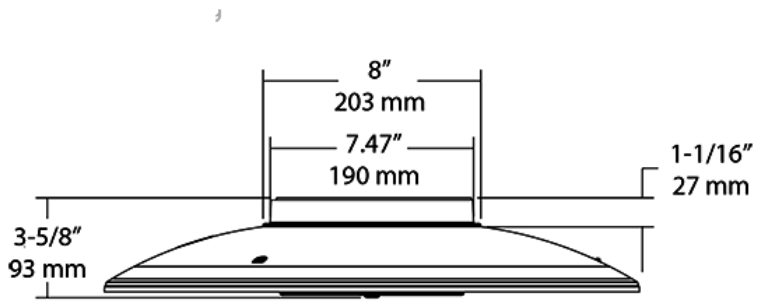

Dimensions

Ordering Matrix

Family	Distribution		Lumen Output	CRI/Color Temp	Finish	Voltage/Driver	Sensor Options	Lightcloud	Emergency Option
IVG	T5CU	-	30L	740	W	U		/LC	
	T5 = Type V Wide T5C = Type V Concentrated T5U = Type V Wide with Uplight T5CU = Type V Concentrated with Uplight		30L = 3,600lm (28W) 50L = 5,500lm (45W) 70L = 7,500lm (69W)	750 = 70CRI 5000K 740 = 70CRI 4000K 730 = 70CRI 3000K	Z = Bronze ¹ W = White	U = 120-277V 0-10V Dimming 4 = 480V 0-10V Dimming ³	Blank = No Options /WS = 8ft lens Wattstopper /WS2 = 20ft lens Wattstopper	Blank = No Lightcloud® /LC = Lightcloud® Controller ²	Blank = No Options /E2 = Emergency ²