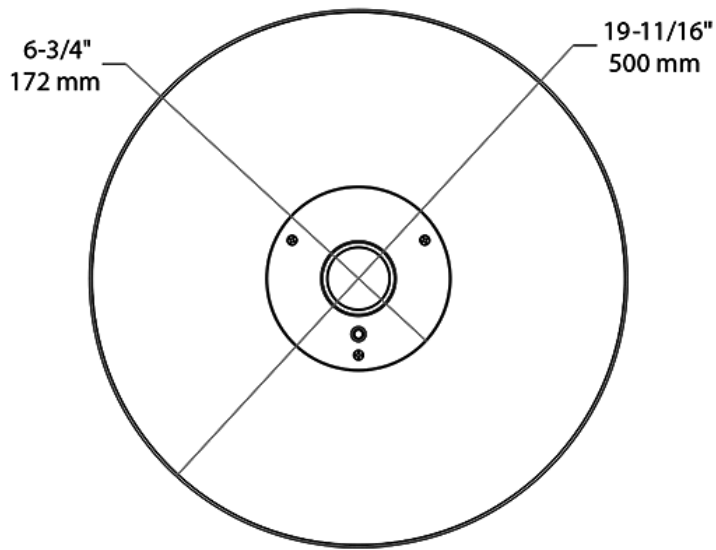

#### Power Factor:

98.9% at 120V, 95.15% at 277V

Dimensions