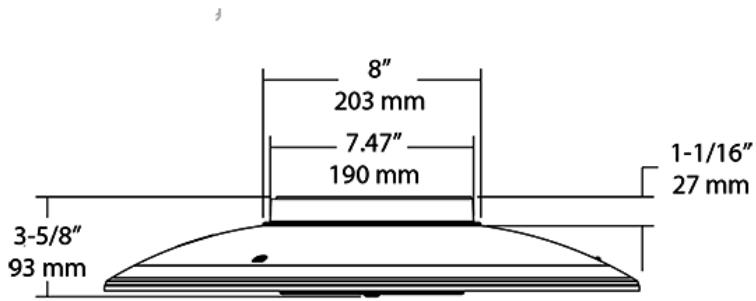

#### Power Factor:

98.9% at 120V, 95.15% at 277V

Dimensions