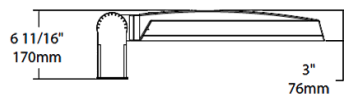

Technical Specifications (continued)

Green Technology:

Mercury and UV free. RoHS-compliant components.

Sensor Specifications

Multi Level Motion Sensor:

*48 ft diameter maximum coverage from 8 ft height.

Handheld Wireless Configuration Tool:

Dimensions

Features

0-10V Dimming, standard

100,000-Hour LED lifespan

Ordering Matrix

Family	Distribution		Lumen Output	Mounting	CRI/Color Temp	Finish	Voltage/Driver	Sensor Options	Lightcloud Option
IVA	T5S	-	75L	SF	730	W	H	/WS	
	T2 = Type II [*] T3 = Type III [*] T4 = Type IV [*] T5S = Type V Square [*] FT = Forward Throw [*]		45L = 4,500lm (38W) 75L = 7,500lm (67W) 100L = 10,000lm (94W) 130L = 13,000lm (117W) ¹	PA = Universal Pole Mount WM = Wall mount SF = Slipfitter	750 = 70CRI 5000K 740 = 70CRI 4000K 730 = 70CRI 3000K	Z = Bronze W = White G = Roadway Gray K = Black	U = 120-277V 0-10V Dimming H = 347-480V, 0-10V Dimming	Blank = No Options /WS = 8ft lens Wattstopper /WS2 = 20ft lens Wattstopper /WS4 = 40ft lens Wattstopper /7PR = 7-Pin receptacle	Blank = No Lightcloud® /LC = Lightcloud® Controller ²

¹ Applies to Type IV, V Square

² Applies 120-277V

^{*} All values are nominal with +/- 10% tolerance. See spec sheet for more details.