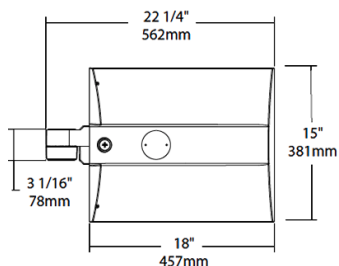

Technical Specifications (continued)

Green Technology:

Mercury and UV free. RoHS-compliant components.

Sensor Specifications

Multi Level Motion Sensor:

*48 ft diameter maximum coverage from 8 ft height.

Handheld Wireless Configuration Tool:

Dimensions

Features

0-10V Dimming, standard

100,000-Hour LED lifespan

Ordering Matrix

Family	Distribution		Lumen Output	Mounting	CRI/Color Temp	Finish	Voltage/Driver	Sensor Options	Lightcloud Option
IVA	T5S	-	75L	SF	730	W	H	/WS	
	T2 = Type II [*] T3 = Type III [*] T4 = Type IV [*] T5S = Type V Square [*] FT = Forward Throw [*]		45L = 4,500lm (38W) 75L = 7,500lm (67W) 100L = 10,000lm (94W) 130L = 13,000lm (117W) ¹	PA = Universal Pole Mount WM = Wall mount SF = Slipfitter	750 = 70CRI 5000K 740 = 70CRI 4000K 730 = 70CRI 3000K	Z = Bronze W = White G = Roadway Gray K = Black	U = 120-277V 0-10V Dimming H = 347-480V, 0-10V Dimming	Blank = No Options /WS = 8ft lens Wattstopper /WS2 = 20ft lens Wattstopper /WS4 = 40ft lens Wattstopper /7PR = 7-Pin receptacle	Blank = No Lightcloud® /LC = Lightcloud® Controller ²

¹ Applies to Type IV, V Square

² Applies 120-277V

^{*} All values are nominal with +/- 10% tolerance. See spec sheet for more details.