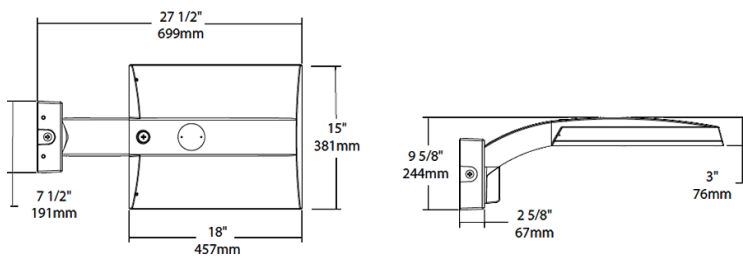

Technical Specifications (continued)

Sensor Specifications

Multi Level Motion Sensor:

*40 ft diameter coverage from 20 ft height.

Installation

Mounting:

Wall mount

Optical

BUG Rating:

B3 U0 G3

Other

Warranty:

RAB warrants that our LED products will be free from defects in materials and workmanship for a period of five (5) years from the date of delivery to the end user, including coverage of light output, color stability, driver performance and fixture finish. RAB's warranty is subject to all terms and conditions found at rablighting.com/warranty.

Buy American Act Compliance:

RAB values USA manufacturing! Upon request, RAB may be able to manufacture this product to be compliant with the Buy American Act (BAA). Please contact customer service to request a quote for the product to be made BAA compliant.

Dimensions

Features

- 0-10V Dimming, standard
- 100,000-Hour LED lifespan