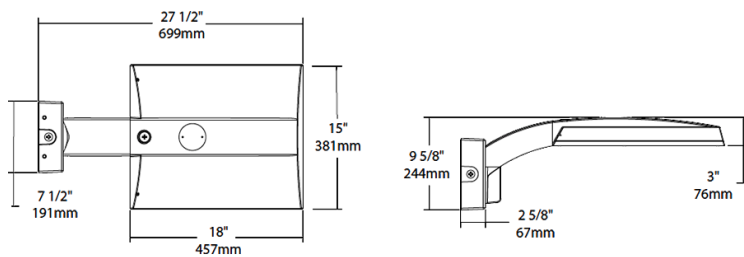

Dimensions

Features

0-10V Dimming, standard

100,000-Hour LED lifespan

Ordering Matrix

Family	Distribution		Lumen Output	Mounting	CRI/Color Temp	Finish	Voltage/Driver	Sensor Options	Lightcloud Option
IVA	T5S	-	100L	WM	750	Z	H	/7PR	
	T2 = Type II T3 = Type III T4 = Type IV T5S = Type V Square FT = Forward Throw		45L = 4,500lm (38W) 75L = 7,500lm (67W) 100L = 10,000lm (94W) 130L = 13,000lm (117W)	PA = Universal Pole Mount WM = Wall mount SF = Slipfitter	750 = 70CRI 5000K 740 = 70CRI 4000K 730 = 70CRI 3000K	Z = Bronze W = White G = Roadway Gray K = Black	U = 120-277V 0-10V Dimming H = 347-480V, 0-10V Dimming	Blank = No Options /WS = 8ft lens Wattstopper /WS2 = 20ft lens Wattstopper /WS4 = 40ft lens Wattstopper /7PR = 7-Pin receptacle	Blank = No Lightcloud® /LC = Lightcloud® Controller