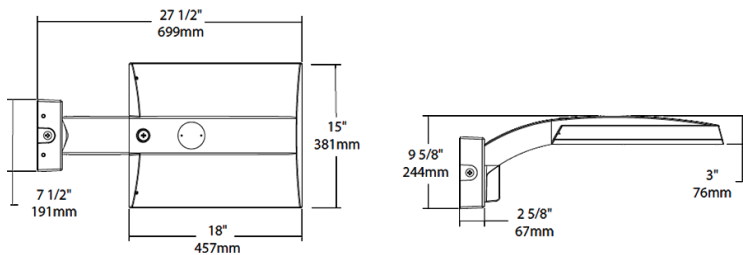

Technical Specifications (continued)

Sensor Specifications

Multi Level Motion Sensor:

*100 ft diameter maximum coverage from 40 ft height.

Installation

Mounting:

Wall mount

Optical

BUG Rating:

B3 U0 G3

Other

Warranty:

RAB warrants that our LED products will be free from defects in materials and workmanship for a period of five (5) years from the date of delivery to the end user, including coverage of light output, color stability, driver performance and fixture finish. RAB's warranty is subject to all terms and conditions found at rablighting.com/warranty.

Buy American Act Compliance:

RAB values USA manufacturing! Upon request, RAB may be able to manufacture this product to be compliant with the Buy American Act (BAA). Please contact customer service to request a quote for the product to be made BAA compliant.

Dimensions

Features

0-10V Dimming, standard

100,000-Hour LED lifespan