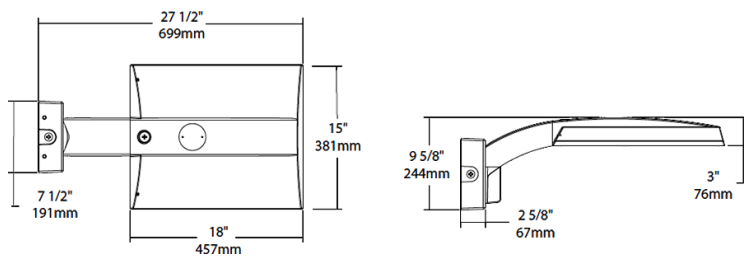

Technical Specifications (continued)

Sensor Specifications

Multi Level Motion Sensor:

*48 ft diameter maximum coverage from 8 ft height.

Installation

Mounting:

Wall mount

Optical

BUG Rating:

B3 U0 G3

Other

Warranty:

RAB warrants that our LED products will be free from defects in materials and workmanship for a period of five (5) years from the date of delivery to the end user, including coverage of light output, color stability, driver performance and fixture finish. RAB's warranty is subject to all terms and conditions found at rablighting.com/warranty.

Buy American Act Compliance:

RAB values USA manufacturing! Upon request, RAB may be able to manufacture this product to be compliant with the Buy American Act (BAA). Please contact customer service to request a quote for the product to be made BAA compliant.

Dimensions

Features

- 0-10V Dimming, standard
- 100,000-Hour LED lifespan