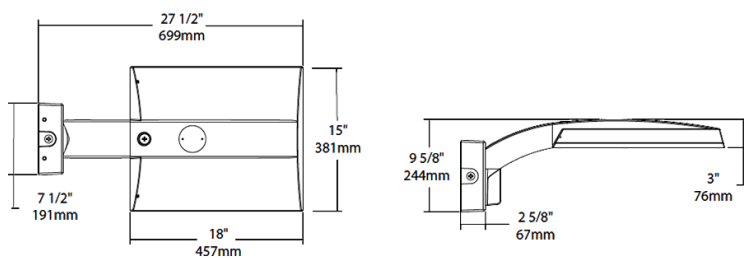

Dimensions

Features

0-10V Dimming, standard

100,000-Hour LED lifespan

Ordering Matrix

Family	Distribution		Lumen Output	Mounting	CRI/Color Temp	Finish	Voltage/Driver	Sensor Options	Lightcloud Option
IVA	T5S	-	100L	WM	750	K	H	/7PR	
	T2 = Type II T3 = Type III T4 = Type IV T5S = Type V Square FT = Forward Throw		45L = 4,500lm (38W) 75L = 7,500lm (67W) 100L = 10,000lm (94W) 130L = 13,000lm (117W)	PA = Universal Pole Mount WM = Wall mount SF = Slipfitter	750 = 70CRI 5000K 740 = 70CRI 4000K 730 = 70CRI 3000K	Z = Bronze W = White G = Roadway Gray K = Black	U = 120-277V 0-10V Dimming H = 347-480V, 0-10V Dimming	Blank = No Options /WS = 8ft lens Wattstopper /WS2 = 20ft lens Wattstopper /WS4 = 40ft lens Wattstopper /7PR = 7-Pin receptacle	Blank = No Lightcloud® /LC = Lightcloud® Controller