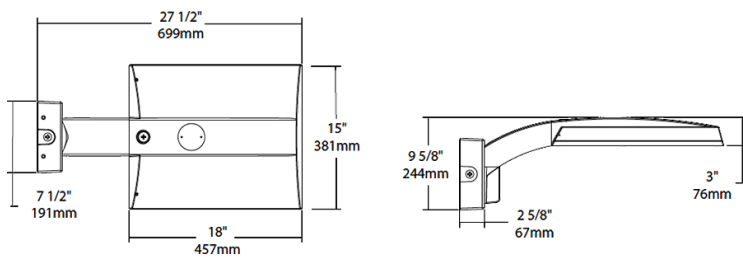

Dimensions

Features

0-10V Dimming, standard

100,000-Hour LED lifespan

Ordering Matrix

Family	Distribution		Lumen Output	Mounting	CRI/Color Temp	Finish	Voltage/Driver	Sensor Options	Lightcloud Option
IVA	T5S	-	100L	WM	750	G	H	/7PR	
	T2 = Type II T3 = Type III T4 = Type IV T5S = Type V Square FT = Forward Throw		45L = 4,500lm (38W) 75L = 7,500lm (67W) 100L = 10,000lm (94W) 130L = 13,000lm (117W)	PA = Universal Pole Mount WM = Wall mount SF = Slipfitter	750 = 70CRI 5000K 740 = 70CRI 4000K 730 = 70CRI 3000K	Z = Bronze W = White G = Roadway Gray K = Black	U = 120-277V 0-10V Dimming H = 347-480V, 0-10V Dimming	Blank = No Options /WS = 8ft lens Wattstopper /WS2 = 20ft lens Wattstopper /WS4 = 40ft lens Wattstopper /7PR = 7-Pin receptacle	Blank = No Lightcloud® /LC = Lightcloud® Controller