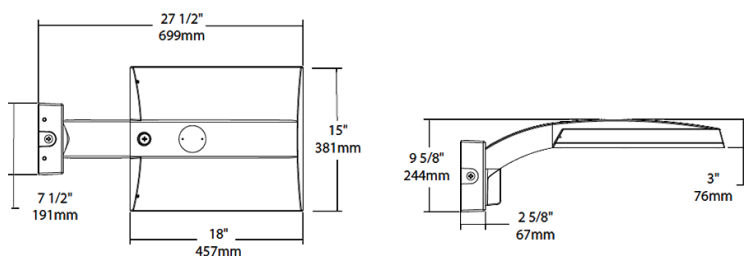

Technical Specifications (continued)

Sensor Specifications

Multi Level Motion Sensor:

*40 ft diameter coverage from 20 ft height.

Installation

Mounting:

Wall mount

Optical

BUG Rating:

B3 U0 G3

Other

Warranty:

RAB warrants that our LED products will be free from defects in materials and workmanship for a period of five (5) years from the date of delivery to the end user, including coverage of light output, color stability, driver performance and fixture finish. RAB's warranty is subject to all terms and conditions found at rablighting.com/warranty.

Buy American Act Compliance:

RAB values USA manufacturing! Upon request, RAB may be able to manufacture this product to be compliant with the Buy American Act (BAA). Please contact customer service to request a quote for the product to be made BAA compliant.

Dimensions

Features

- 0-10V Dimming, standard
- 100,000-Hour LED lifespan