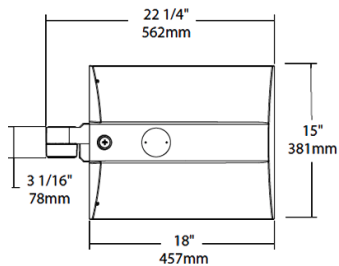

Technical Specifications (continued)

Green Technology:

Mercury and UV free. RoHS-compliant components.

Sensor Specifications

Multi Level Motion Sensor:

*40 ft diameter coverage from 20 ft height.

Optical

BUG Rating:

B3 U0 G3

Other

Warranty:

RAB warrants that our LED products will be free from defects in materials and workmanship for a period of five (5) years from the date of delivery to the end user, including coverage of light output, color stability, driver performance and fixture finish. RAB's warranty is subject to all terms and conditions found at rablighting.com/warranty.

Buy American Act Compliance:

RAB values USA manufacturing! Upon request, RAB may be able to manufacture this product to be compliant with the Buy American Act (BAA). Please contact customer service to request a quote for the product to be made BAA compliant.

Dimensions

Features

0-10V Dimming, standard

100,000-Hour LED lifespan