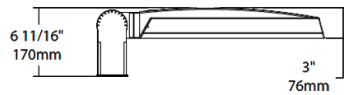

Technical Specifications (continued)

Green Technology:

Mercury and UV free. RoHS-compliant components.

Sensor Specifications

Multi Level Motion Sensor:

*40 ft diameter coverage from 20 ft height.

Optical

BUG Rating:

B3 U0 G3

Other

Warranty:

RAB warrants that our LED products will be free from defects in materials and workmanship for a period of five (5) years from the date of delivery to the end user, including coverage of light output, color stability, driver performance and fixture finish. RAB's warranty is subject to all terms and conditions found at rablighting.com/warranty.

Buy American Act Compliance:

RAB values USA manufacturing! Upon request, RAB may be able to manufacture this product to be compliant with the Buy American Act (BAA). Please contact customer service to request a quote for the product to be made BAA compliant.

Dimensions

Features

0-10V Dimming, standard

100,000-Hour LED lifespan