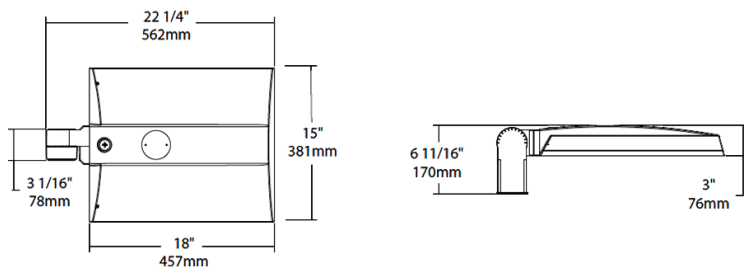

Dimensions

Features

- 0-10V Dimming, standard
- 100,000-Hour LED lifespan

Ordering Matrix

Family	Distribution		Lumen Output	Mounting	CRI/Color Temp	Finish	Voltage/Driver	Sensor Options	Lightcloud Option
IVA	T5S	-	100L	SF	750	Z	H	/7PR	
	T2 = Type II T3 = Type III T4 = Type IV T5S = Type V Square FT = Forward Throw		45L = 4,500lm (38W) 75L = 7,500lm (67W) 100L = 10,000lm (94W) 130L = 13,000lm (117W)	PA = Universal Pole Mount WM = Wall mount SF = Slipfitter	750 = 70CRI 5000K 740 = 70CRI 4000K 730 = 70CRI 3000K	Z = Bronze W = White G = Roadway Gray K = Black	U = 120-277V 0-10V Dimming H = 347-480V, 0-10V Dimming	Blank = No Options /WS = 8ft lens Wattstopper /WS2 = 20ft lens Wattstopper /WS4 = 40ft lens Wattstopper /7PR = 7-Pin receptacle	Blank = No Lightcloud® /LC = Lightcloud® Controller