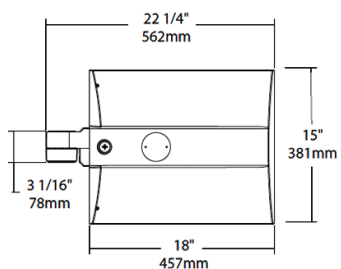

Technical Specifications (continued)

Green Technology:

Mercury and UV free. RoHS-compliant components.

Sensor Specifications

Multi Level Motion Sensor:

*100 ft diameter maximum coverage from 40 ft height.

Optical

BUG Rating:

B3 U0 G3

Other

Warranty:

RAB warrants that our LED products will be free from defects in materials and workmanship for a period of five (5) years from the date of delivery to the end user, including coverage of light output, color stability, driver performance and fixture finish. RAB's warranty is subject to all terms and conditions found at rablighting.com/warranty.

Buy American Act Compliance:

RAB values USA manufacturing! Upon request, RAB may be able to manufacture this product to be compliant with the Buy American Act (BAA). Please contact customer service to request a quote for the product to be made BAA compliant.

Dimensions

Features

0-10V Dimming, standard

100,000-Hour LED lifespan