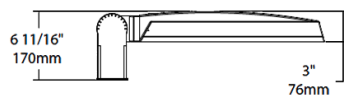

Technical Specifications (continued)

Green Technology:

Mercury and UV free. RoHS-compliant components.

Sensor Specifications

Multi Level Motion Sensor:

*100 ft diameter maximum coverage from 40 ft height.

Optical

BUG Rating:

B3 U0 G3

Other

Warranty:

RAB warrants that our LED products will be free from defects in materials and workmanship for a period of five (5) years from the date of delivery to the end user, including coverage of light output, color stability, driver performance and fixture finish. RAB's warranty is subject to all terms and conditions found at rablighting.com/warranty.

Buy American Act Compliance:

RAB values USA manufacturing! Upon request, RAB may be able to manufacture this product to be compliant with the Buy American Act (BAA). Please contact customer service to request a quote for the product to be made BAA compliant.

Dimensions

Features

0-10V Dimming, standard

100,000-Hour LED lifespan