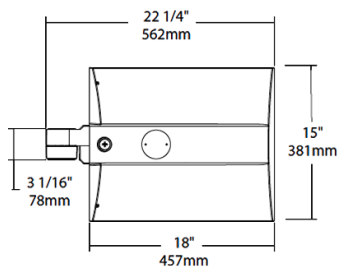

Technical Specifications (continued)

Green Technology:

Mercury and UV free. RoHS-compliant components.

Sensor Specifications

Multi Level Motion Sensor:

*40 ft diameter coverage from 20 ft height.

Optical

BUG Rating:

B3 U0 G3

Other

Warranty:

RAB warrants that our LED products will be free from defects in materials and workmanship for a period of five (5) years from the date of delivery to the end user, including coverage of light output, color stability, driver performance and fixture finish. RAB's warranty is subject to all terms and conditions found at rablighting.com/warranty.

Buy American Act Compliance:

RAB values USA manufacturing! Upon request, RAB may be able to manufacture this product to be compliant with the Buy American Act (BAA). Please contact customer service to request a quote for the product to be made BAA compliant.

Dimensions

Features

0-10V Dimming, standard

100,000-Hour LED lifespan