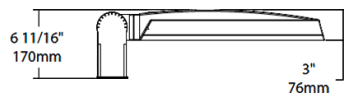

Technical Specifications (continued)

Green Technology:

Mercury and UV free. RoHS-compliant components.

Sensor Specifications

Multi Level Motion Sensor:

*40 ft diameter coverage from 20 ft height.

Optical

BUG Rating:

B3 U0 G3

Other

Warranty:

RAB warrants that our LED products will be free from defects in materials and workmanship for a period of five (5) years from the date of delivery to the end user, including coverage of light output, color stability, driver performance and fixture finish. RAB's warranty is subject to all terms and conditions found at rablighting.com/warranty.

Buy American Act Compliance:

RAB values USA manufacturing! Upon request, RAB may be able to manufacture this product to be compliant with the Buy American Act (BAA). Please contact customer service to request a quote for the product to be made BAA compliant.

Dimensions

Features

0-10V Dimming, standard

100,000-Hour LED lifespan