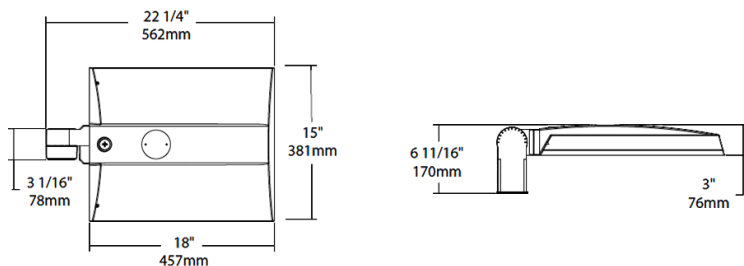

Technical Specifications (continued)

Green Technology:

Mercury and UV free. RoHS-compliant components.

Sensor Specifications

Multi Level Motion Sensor:

*40 ft diameter coverage from 20 ft height.

Optical

BUG Rating:

B3 U0 G3

Other

Warranty:

RAB warrants that our LED products will be free from defects in materials and workmanship for a period of five (5) years from the date of delivery to the end user, including coverage of light output, color stability, driver performance and fixture finish. RAB's warranty is subject to all terms and conditions found at rablighting.com/warranty.

Buy American Act Compliance:

RAB values USA manufacturing! Upon request, RAB may be able to manufacture this product to be compliant with the Buy American Act (BAA). Please contact customer service to request a quote for the product to be made BAA compliant.

Dimensions

Features

0-10V Dimming, standard

100,000-Hour LED lifespan