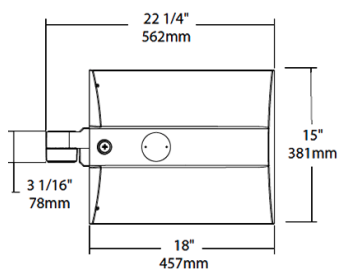

Technical Specifications (continued)

Green Technology:

Mercury and UV free. RoHS-compliant components.

Sensor Specifications

Multi Level Motion Sensor:

*100 ft diameter maximum coverage from 40 ft height.

Optical

BUG Rating:

B3 U0 G2

Other

Warranty:

RAB warrants that our LED products will be free from defects in materials and workmanship for a period of five (5) years from the date of delivery to the end user, including coverage of light output, color stability, driver performance and fixture finish. RAB's warranty is subject to all terms and conditions found at rablighting.com/warranty.

Buy American Act Compliance:

RAB values USA manufacturing! Upon request, RAB may be able to manufacture this product to be compliant with the Buy American Act (BAA). Please contact customer service to request a quote for the product to be made BAA compliant.

Dimensions

Features

0-10V Dimming, standard

100,000-Hour LED lifespan