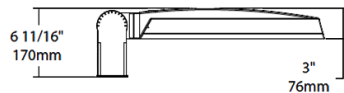

Technical Specifications (continued)

Green Technology:

Mercury and UV free. RoHS-compliant components.

Sensor Specifications

Multi Level Motion Sensor:

*100 ft diameter maximum coverage from 40 ft height.

Optical

BUG Rating:

B3 U0 G2

Other

Warranty:

RAB warrants that our LED products will be free from defects in materials and workmanship for a period of five (5) years from the date of delivery to the end user, including coverage of light output, color stability, driver performance and fixture finish. RAB's warranty is subject to all terms and conditions found at rablighting.com/warranty.

Buy American Act Compliance:

RAB values USA manufacturing! Upon request, RAB may be able to manufacture this product to be compliant with the Buy American Act (BAA). Please contact customer service to request a quote for the product to be made BAA compliant.

Dimensions

Features

0-10V Dimming, standard

100,000-Hour LED lifespan