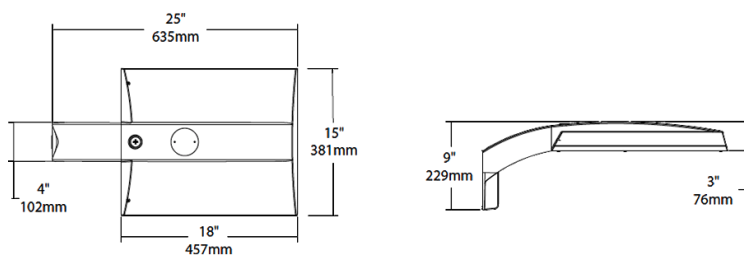

Technical Specifications (continued)

Green Technology:

Mercury and UV free. RoHS-compliant components.

Sensor Specifications

Multi Level Motion Sensor:

*48 ft diameter maximum coverage from 8 ft height.

Optical

BUG Rating:

B3 U0 G3

Other

Warranty:

RAB warrants that our LED products will be free from defects in materials and workmanship for a period of five (5) years from the date of delivery to the end user, including coverage of light output, color stability, driver performance and fixture finish. RAB's warranty is subject to all terms and conditions found at rablighting.com/warranty.

Buy American Act Compliance:

RAB values USA manufacturing! Upon request, RAB may be able to manufacture this product to be compliant with the Buy American Act (BAA). Please contact customer service to request a quote for the product to be made BAA compliant.

Dimensions

Features

0-10V Dimming, standard

100,000-Hour LED lifespan