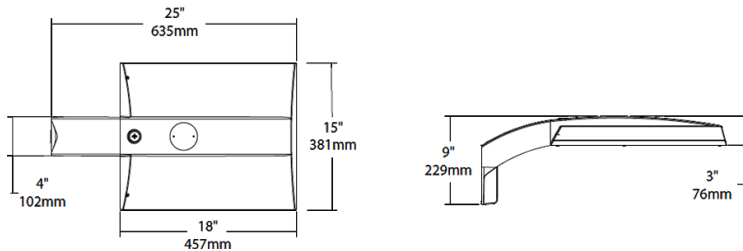

Dimensions

Features

0-10V Dimming, standard

100,000-Hour LED lifespan

Ordering Matrix

Family	Distribution		Lumen Output	Mounting	CRI/Color Temp	Finish	Voltage/Driver	Sensor Options	Lightcloud Option
IVA	T5S	-	100L	PA	750	K	H	/7PR	
	T2 = Type II T3 = Type III T4 = Type IV T5S = Type V Square FT = Forward Throw		45L = 4,500lm (38W) 75L = 7,500lm (67W) 100L = 10,000lm (94W) 130L = 13,000lm (117W)	PA = Universal Pole Mount WM = Wall mount SF = Slipfitter	750 = 70CRI 5000K 740 = 70CRI 4000K 730 = 70CRI 3000K	Z = Bronze W = White G = Roadway Gray K = Black	U = 120-277V 0-10V Dimming H = 347-480V, 0-10V Dimming	Blank = No Options /WS = 8ft lens Wattstopper /WS2 = 20ft lens Wattstopper /WS4 = 40ft lens Wattstopper /7PR = 7-Pin receptacle	Blank = No Lightcloud® /LC = Lightcloud® Controller