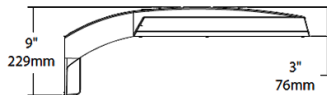

Technical Specifications (continued)

Green Technology:

Mercury and UV free. RoHS-compliant components.

Sensor Specifications

Multi Level Motion Sensor:

*100 ft diameter maximum coverage from 40 ft height.

Optical

BUG Rating:

B3 U0 G3

Other

Warranty:

RAB warrants that our LED products will be free from defects in materials and workmanship for a period of five (5) years from the date of delivery to the end user, including coverage of light output, color stability, driver performance and fixture finish. RAB's warranty is subject to all terms and conditions found at rablighting.com/warranty.

Buy American Act Compliance:

RAB values USA manufacturing! Upon request, RAB may be able to manufacture this product to be compliant with the Buy American Act (BAA). Please contact customer service to request a quote for the product to be made BAA compliant.

Dimensions

Features

- 0-10V Dimming, standard
- 100,000-Hour LED lifespan