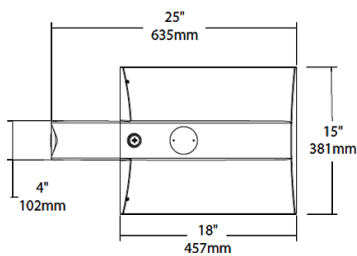

Technical Specifications (continued)

Green Technology:

Mercury and UV free. RoHS-compliant components.

Sensor Specifications

Multi Level Motion Sensor:

*100 ft diameter maximum coverage from 40 ft height.

Optical

BUG Rating:

B3 U0 G3

Other

Warranty:

RAB warrants that our LED products will be free from defects in materials and workmanship for a period of five (5) years from the date of delivery to the end user, including coverage of light output, color stability, driver performance and fixture finish. RAB's warranty is subject to all terms and conditions found at rablighting.com/warranty.

Buy American Act Compliance:

RAB values USA manufacturing! Upon request, RAB may be able to manufacture this product to be compliant with the Buy American Act (BAA). Please contact customer service to request a quote for the product to be made BAA compliant.

Dimensions

Features

- 0-10V Dimming, standard
- 100,000-Hour LED lifespan