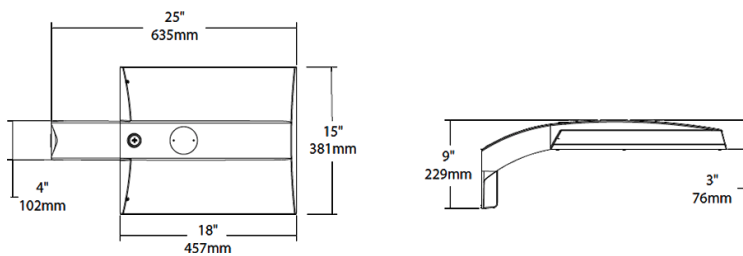

Technical Specifications (continued)

Green Technology:

Mercury and UV free. RoHS-compliant components.

Sensor Specifications

Multi Level Motion Sensor:

*100 ft diameter maximum coverage from 40 ft height.

Optical

BUG Rating:

B3 U0 G3

Other

Warranty:

RAB warrants that our LED products will be free from defects in materials and workmanship for a period of five (5) years from the date of delivery to the end user, including coverage of light output, color stability, driver performance and fixture finish. RAB's warranty is subject to all terms and conditions found at rablighting.com/warranty.

Buy American Act Compliance:

RAB values USA manufacturing! Upon request, RAB may be able to manufacture this product to be compliant with the Buy American Act (BAA). Please contact customer service to request a quote for the product to be made BAA compliant.

Dimensions

Features

- 0-10V Dimming, standard
- 100,000-Hour LED lifespan