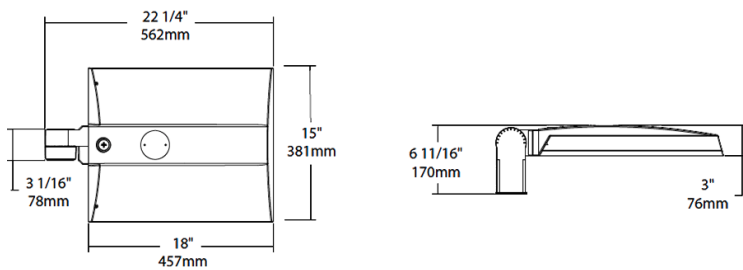

**Dimensions**

**Features**

- 0-10V Dimming, standard
- 100,000-Hour LED lifespan

Ordering Matrix

Family	Distribution		Lumen Output	Mounting	CRI/Color Temp	Finish	Voltage/Driver	Sensor Options	Lightcloud Option
IVA	T4	-	100L	SF	740	W	H	/7PR	
	T2 = Type II T3 = Type III T4 = Type IV T5S = Type V Square FT = Forward Throw		45L = 4,500lm (38W) 75L = 7,500lm (67W) 100L = 10,000lm (94W) 130L = 13,000lm (117W)	PA = Universal Pole Mount WM = Wall mount SF = Slipfitter	750 = 70CRI 5000K 740 = 70CRI 4000K 730 = 70CRI 3000K	Z = Bronze W = White G = Roadway Gray K = Black	U = 120-277V 0-10V Dimming H = 347-480V, 0-10V Dimming	Blank = No Options /WS = 8ft lens Wattstopper /WS2 = 20ft lens Wattstopper /WS4 = 40ft lens Wattstopper /7PR = 7-Pin receptacle	Blank = No Lightcloud® /LC = Lightcloud® Controller