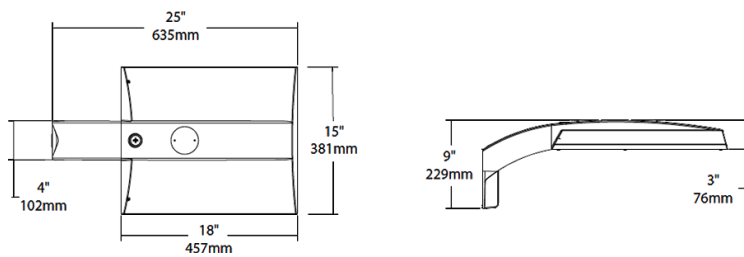

Technical Specifications (continued)

Effective Projected Area:

EPA = 0.61

Finish:

Formulated for high durability and long-lasting color

Green Technology:

Mercury and UV free. RoHS-compliant components.

Optical

BUG Rating:

B3 U0 G3

Other

Warranty:

RAB warrants that our LED products will be free from defects in materials and workmanship for a period of five (5) years from the date of delivery to the end user, including coverage of light output, color stability, driver performance and fixture finish. RAB's warranty is subject to all terms and conditions found at rablighting.com/warranty.

Buy American Act Compliance:

RAB values USA manufacturing! Upon request, RAB may be able to manufacture this product to be compliant with the Buy American Act (BAA). Please contact customer service to request a quote for the product to be made BAA compliant.

Dimensions

Features

0-10V Dimming, standard

100,000-Hour LED lifespan