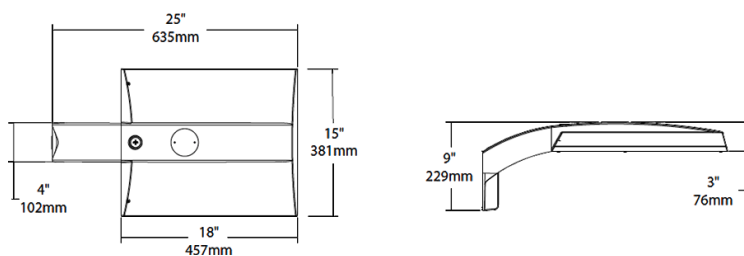

Technical Specifications (continued)

Effective Projected Area:

EPA = 0.61

Finish:

Formulated for high durability and long-lasting color

Green Technology:

Mercury and UV free. RoHS-compliant components.

Optical

BUG Rating:

B3 U0 G3

Other

Warranty:

RAB warrants that our LED products will be free from defects in materials and workmanship for a period of five (5) years from the date of delivery to the end user, including coverage of light output, color stability, driver performance and fixture finish. RAB's warranty is subject to all terms and conditions found at rablighting.com/warranty.

Buy American Act Compliance:

RAB values USA manufacturing! Upon request, RAB may be able to manufacture this product to be compliant with the Buy American Act (BAA). Please contact customer service to request a quote for the product to be made BAA compliant.

Dimensions

Features

0-10V Dimming, standard

100,000-Hour LED lifespan