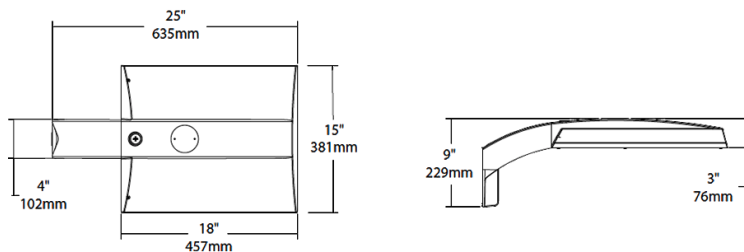

Technical Specifications (continued)

Effective Projected Area:

EPA = 0.61

Finish:

Formulated for high durability and long-lasting color

Green Technology:

Mercury and UV free. RoHS-compliant components.

Sensor Specifications

Multi Level Motion Sensor:

*40 ft diameter coverage from 20 ft height.

Optical

BUG Rating:

B3 U0 G3

Other

Warranty:

RAB warrants that our LED products will be free from defects in materials and workmanship for a period of five (5) years from the date of delivery to the end user, including coverage of light output, color stability, driver performance and fixture finish. RAB's warranty is subject to all terms and conditions found at rablighting.com/warranty.

Buy American Act Compliance:

RAB values USA manufacturing! Upon request, RAB may be able to manufacture this product to be compliant with the Buy American Act (BAA). Please contact customer service to request a quote for the product to be made BAA compliant.

Dimensions

Features

0-10V Dimming, standard

100,000-Hour LED lifespan