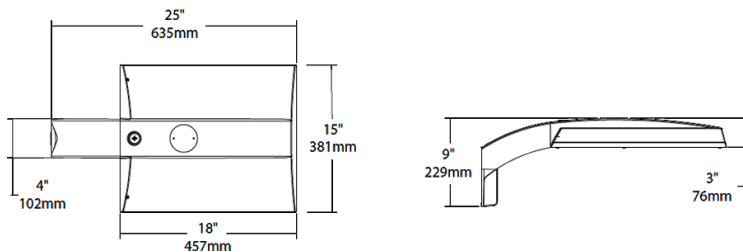

Technical Specifications (continued)

Green Technology:

Mercury and UV free. RoHS-compliant components.

Sensor Specifications

Multi Level Motion Sensor:

*40 ft diameter coverage from 20 ft height.

Handheld Wireless Configuration Tool:

Dimensions

Features

- 0-10V Dimming, standard
- 100,000-Hour LED lifespan

Ordering Matrix

Family	Distribution		Lumen Output	Mounting	CRI/Color Temp	Finish	Voltage/Driver	Sensor Options	Lightcloud Option
IVA	FT	-	75L	PA	740	W	H	/WS2	
	T2 = Type II ¹ T3 = Type III ¹ T4 = Type IV ¹ T5S = Type V Square ¹ FT = Forward Throw ¹		45L = 4,500lm (38W) 75L = 7,500lm (67W) 100L = 10,000lm (94W) 130L = 13,000lm (117W) ¹	PA = Universal Pole Mount WM = Wall mount SF = Slipfitter	750 = 70CRI 5000K 740 = 70CRI 4000K 730 = 70CRI 3000K	Z = Bronze W = White G = Roadway Gray K = Black	U = 120-277V 0-10V Dimming H = 347-480V, 0-10V Dimming	Blank = No Options /WS = 8ft lens Wattstopper /WS2 = 20ft lens Wattstopper /WS4 = 40ft lens Wattstopper /7PR = 7-Pin receptacle	Blank = No Lightcloud® /LC = Lightcloud® Controller ²

¹ Applies to Type IV, V Square

² Applies 120-277V

* All values are nominal with +/- 10% tolerance. See spec sheet for more details.