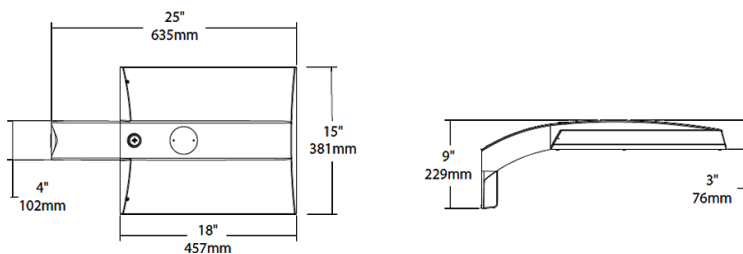

Technical Specifications (continued)

Green Technology:

Mercury and UV free. RoHS-compliant components.

Sensor Specifications

Multi Level Motion Sensor:

*100 ft diameter maximum coverage from 40 ft height.

Handheld Wireless Configuration Tool:

Dimensions

Features

- 0-10V Dimming, standard
- 100,000-Hour LED lifespan

Ordering Matrix

Family	Distribution		Lumen Output	Mounting	CRI/Color Temp	Finish	Voltage/Driver	Sensor Options	Lightcloud Option
IVA	FT	-	75L	PA	730	W	H	/WS4	
	T2 = Type II ¹ T3 = Type III ¹ T4 = Type IV ¹ T5S = Type V Square ¹ FT = Forward Throw ¹		45L = 4,500lm (38W) 75L = 7,500lm (67W) 100L = 10,000lm (94W) 130L = 13,000lm (117W) ¹	PA = Universal Pole Mount WM = Wall mount SF = Slipfitter	750 = 70CRI 5000K 740 = 70CRI 4000K 730 = 70CRI 3000K	Z = Bronze W = White G = Roadway Gray K = Black	U = 120-277V 0-10V Dimming H = 347-480V, 0-10V Dimming	Blank = No Options /WS = 8ft lens Wattstopper /WS2 = 20ft lens Wattstopper /WS4 = 40ft lens Wattstopper /7PR = 7-Pin receptacle	Blank = No Lightcloud® /LC = Lightcloud® Controller ²

¹ Applies to Type IV, V Square

² Applies 120-277V

* All values are nominal with +/- 10% tolerance. See spec sheet for more details.