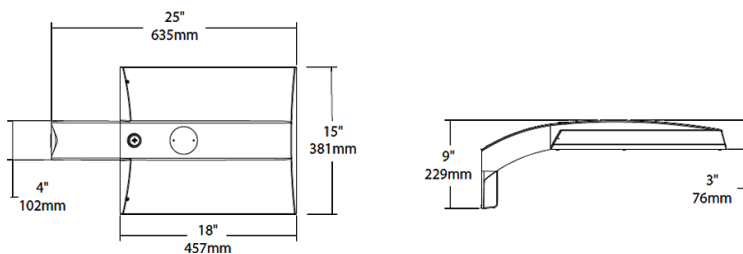

Technical Specifications (continued)

Green Technology:

Mercury and UV free. RoHS-compliant components.

Sensor Specifications

Multi Level Motion Sensor:

*100 ft diameter maximum coverage from 40 ft height.

Handheld Wireless Configuration Tool:

Dimensions

Features

- 0-10V Dimming, standard
- 100,000-Hour LED lifespan

Ordering Matrix

Family	Distribution		Lumen Output	Mounting	CRI/Color Temp	Finish	Voltage/Driver	Sensor Options	Lightcloud Option
IVA	FT	-	45L	PA	740	W	U	/WS4	
	T2 = Type II ¹ T3 = Type III ¹ T4 = Type IV ¹ T5S = Type V Square ¹ FT = Forward Throw ¹		45L = 4,500lm (38W) 75L = 7,500lm (67W) 100L = 10,000lm (94W) 130L = 13,000lm (117W) ¹	PA = Universal Pole Mount WM = Wall mount SF = Slipfitter	750 = 70CRI 5000K 740 = 70CRI 4000K 730 = 70CRI 3000K	Z = Bronze W = White G = Roadway Gray K = Black	U = 120-277V 0-10V Dimming H = 347-480V, 0-10V Dimming	Blank = No Options /WS = 8ft lens Wattstopper /WS2 = 20ft lens Wattstopper /WS4 = 40ft lens Wattstopper /7PR = 7-Pin receptacle	Blank = No Lightcloud® /LC = Lightcloud® Controller ²

¹ Applies to Type IV, V Square

² Applies 120-277V

* All values are nominal with +/- 10% tolerance. See spec sheet for more details.