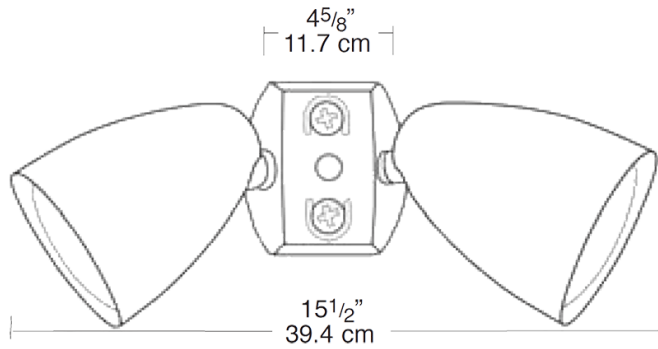

Construction

Swivels:

Fully adjustable with sure-grip locks. 1/2" NPS threaded arm with serrated locking swivel fits all standard mounting covers. Color matched EZ Grip lock nuts.

Housings:

Die-cast aluminum with powder coat finish

Gaskets:

High-temperature silicone rubber extends around both socket and lamp

Optical

Lamps:

Medium base Par-38 lamps up to 150W. Halogen lamps give brighter light and choice of beam spreads.

Dimensions

Features

- Lamp recessed 1" from lip for side glare reduction
- Set screw for hood, grill or visor attachment
- Heavy duty mounting arm with internal O-ring, locking teeth, and stainless steel screw
- Large Silicone rubber gasket provides weatherproof protection around the lamp and socket
- HV1 Visor with integral guard and glass lens for maximum glare reduction and lamp protection
- HG1 Guard: Protects lamp from damage and vandalism
- HH1 Hood with glass lens reduces glare and protects lamp from water and impact damage