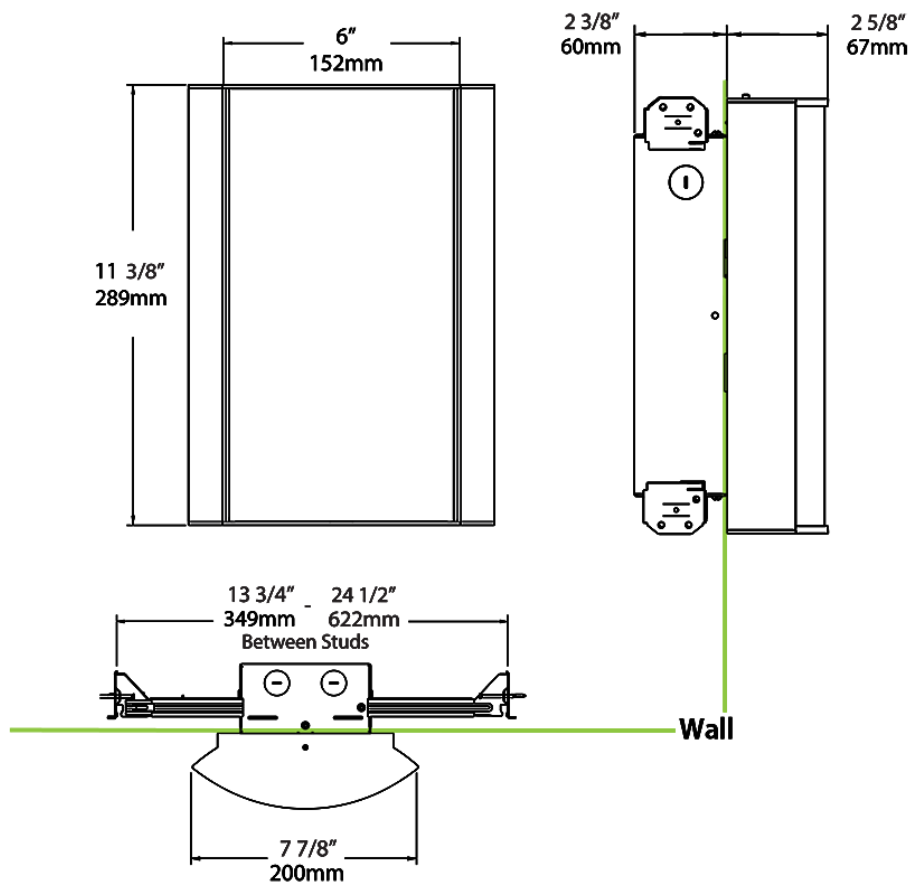

Dimensions

Ordering Matrix

Family	Lumen Package	CRI/Color Temp		Lens		Finish	Options
HALVS	18L	940	-	TL	-	W	/BL/E2

10L = 1000lm / 14W¹
 18L = 1800lm / 25W¹

940 = 90CRI, 4000K
 935 = 90CRI, 3500K
 930 = 90CRI, 3000K
 927 = 90CRI, 2700K