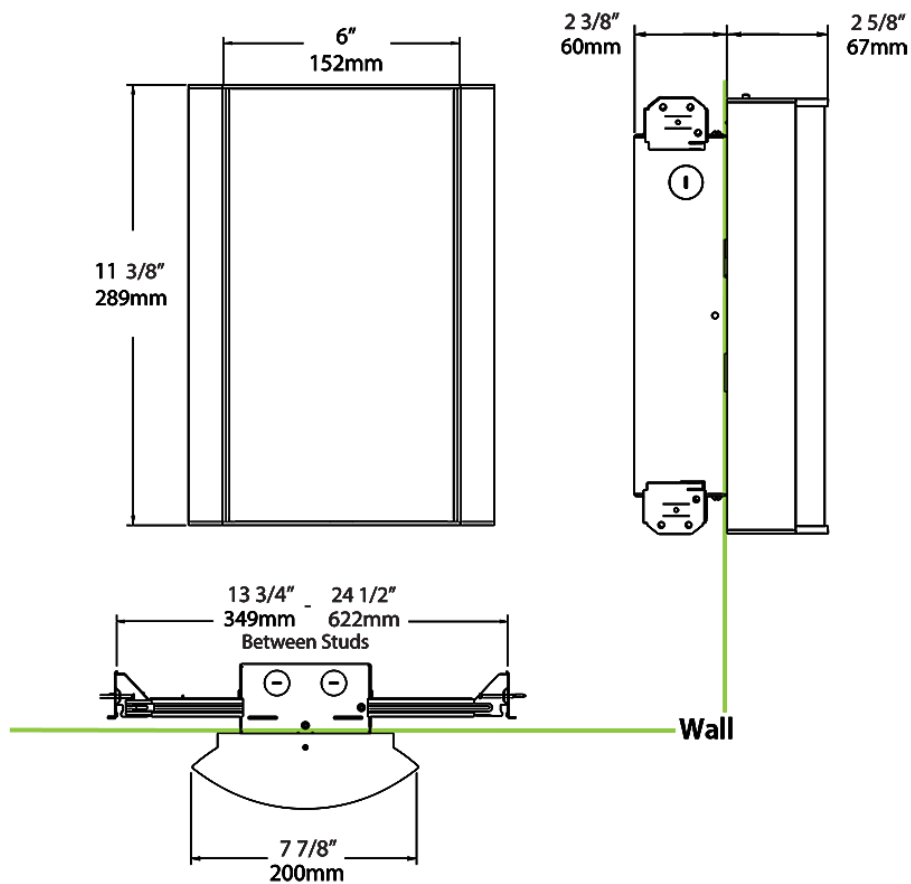

Technical Specifications (continued)

Buy American Act Compliance:

RAB values USA manufacturing! Upon request, RAB may be able to manufacture this product to be compliant with the Buy American Act (BAA). Please contact customer service to request a quote for the product to be made BAA compliant.

Dimensions