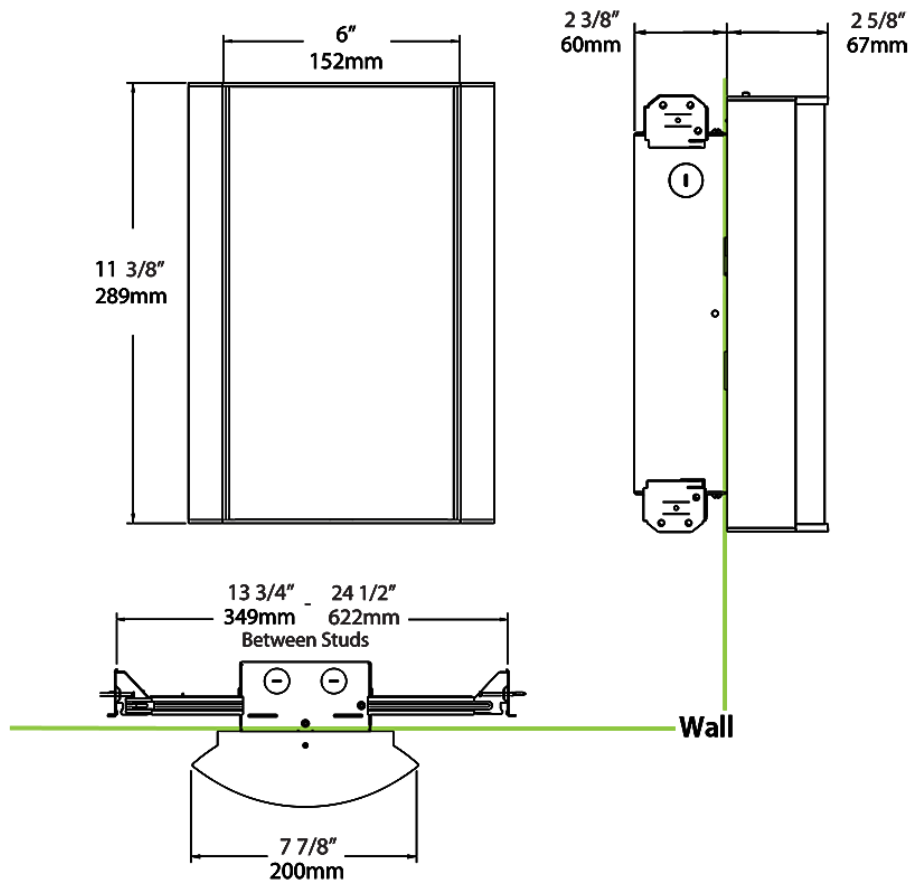

Dimensions

Ordering Matrix

Family	Lumen Package	CRI/Color Temp		Lens		Finish	Options
HALVS	18L	940	-	MS	-	A	/LC
	10L = 1000lm / 14W ¹ 18L = 1800lm / 25W ¹	940 = 90CRI, 4000K 935 = 90CRI, 3500K 930 = 90CRI, 3000K 927 = 90CRI, 2700K		F = Frosted (Standard) FG1 = Frosted with Grill Style #1 FG2 = Frosted with Grill Style #2 FG3 = Frosted with Grill Style #3 NL = Natural Leaves GL = Green Leaves TL = Toffee Leaves LW = Linen Hampton White LS = Linen Stone LH = Linen Harbor MS = Metallic Spun Silver MC = Metallic Spun Copper MG = Metallic Spun Gold CW = Crush Polar White CS = Crush Sedona MP = Mirage Platinum MA = Mirage Bronze		W = White K = Black S = Silver A = Antique Bronze SA = Satin Nickel CU = Copper	Blank = No Option /E2 = Battery Backup /MVS = Microwave Occupancy Sensor ² /BL = Bi-Level Control /LC = Lightcloud® Controller /MVS/E2 = Microwave Occupancy Sensor w/ Battery Backup ² /BL/E2 = Bi-Level Control w/ Battery Backup /LC/E2 = Lightcloud® Controller w/ Battery Backup