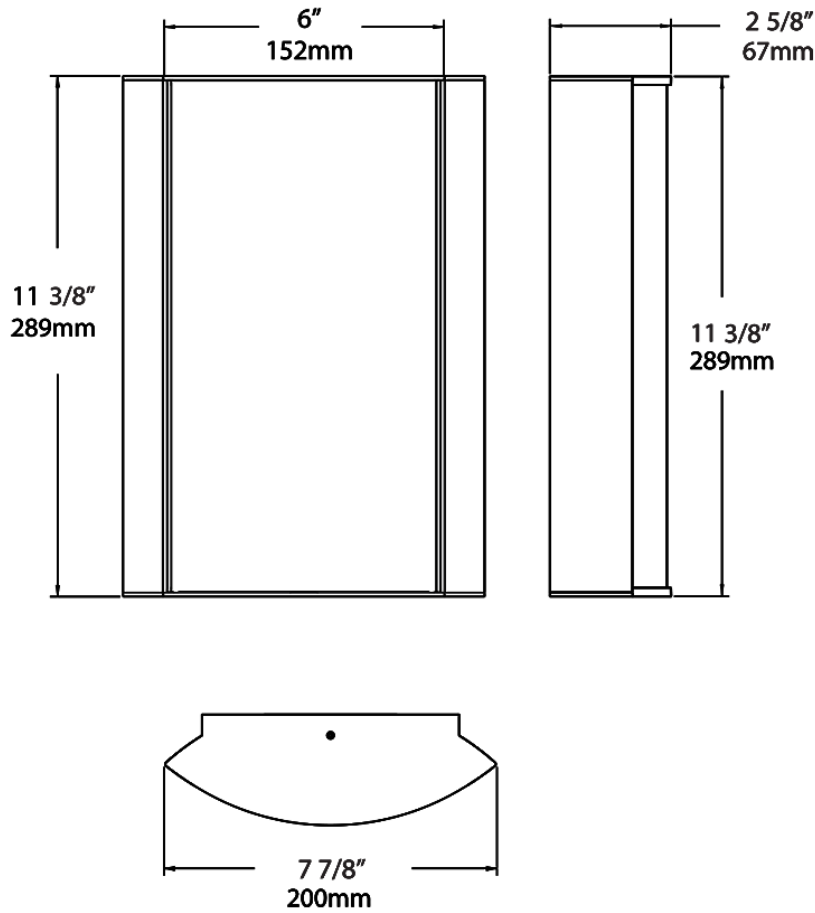

Dimensions

Ordering Matrix

Family	Lumen Package	CRI/Color Temp		Lens		Finish	Options
HALVS	18L	940	-	MP	-	K	

10L = 1000lm / 14W¹
 18L = 1800lm / 25W¹

940 = 90CRI, 4000K
 935 = 90CRI, 3500K
 930 = 90CRI, 3000K
 927 = 90CRI, 2700K