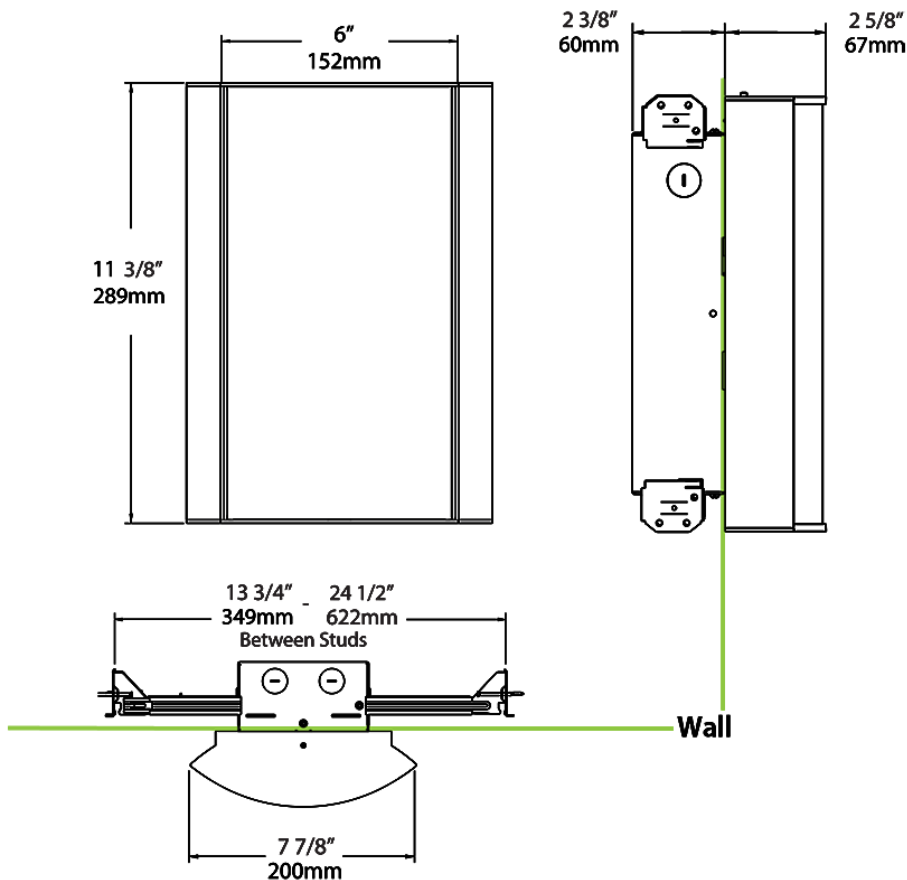

Dimensions

Ordering Matrix

Family	Lumen Package	CRI/Color Temp		Lens		Finish	Options
HALVS	18L	940	-	MG	-	W	/BL/E2

10L = 1000lm / 14W¹
18L = 1800lm / 25W¹

940 = 90CRI, 4000K
935 = 90CRI, 3500K
930 = 90CRI, 3000K
927 = 90CRI, 2700K