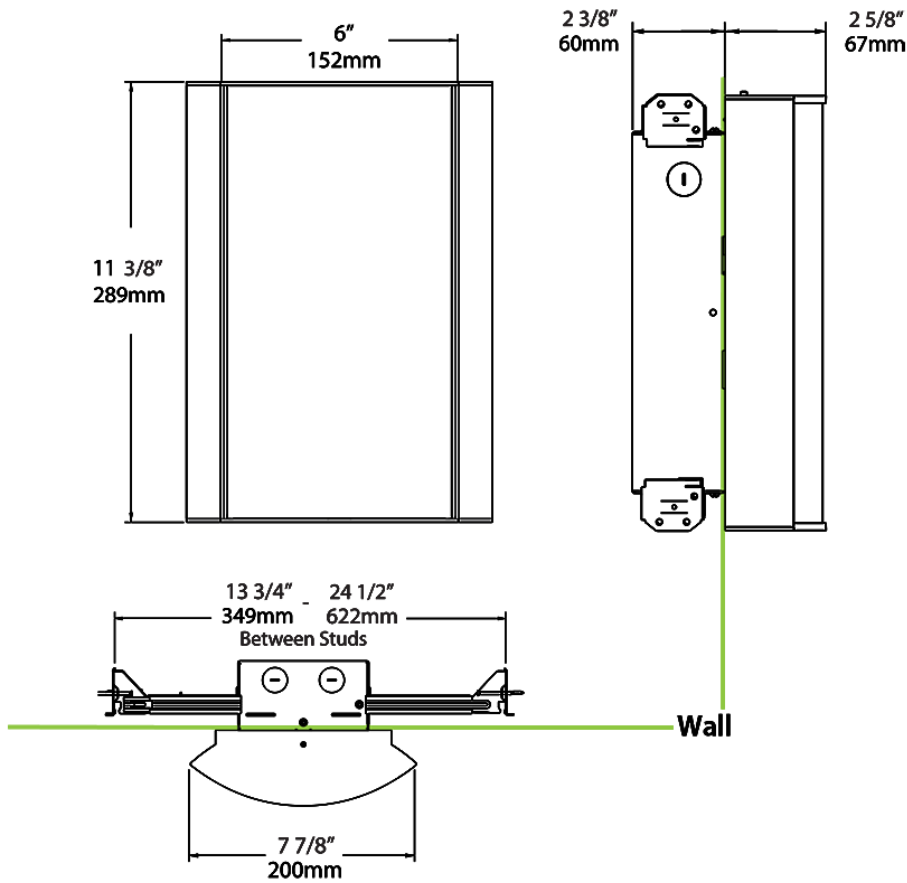

Dimensions

Ordering Matrix

Family	Lumen Package	CRI/Color Temp		Lens		Finish	Options
HALVS	18L	940	-	MG	-	A	/BL

10L = 1000lm / 14W¹
18L = 1800lm / 25W¹

940 = 90CRI, 4000K
935 = 90CRI, 3500K
930 = 90CRI, 3000K
927 = 90CRI, 2700K