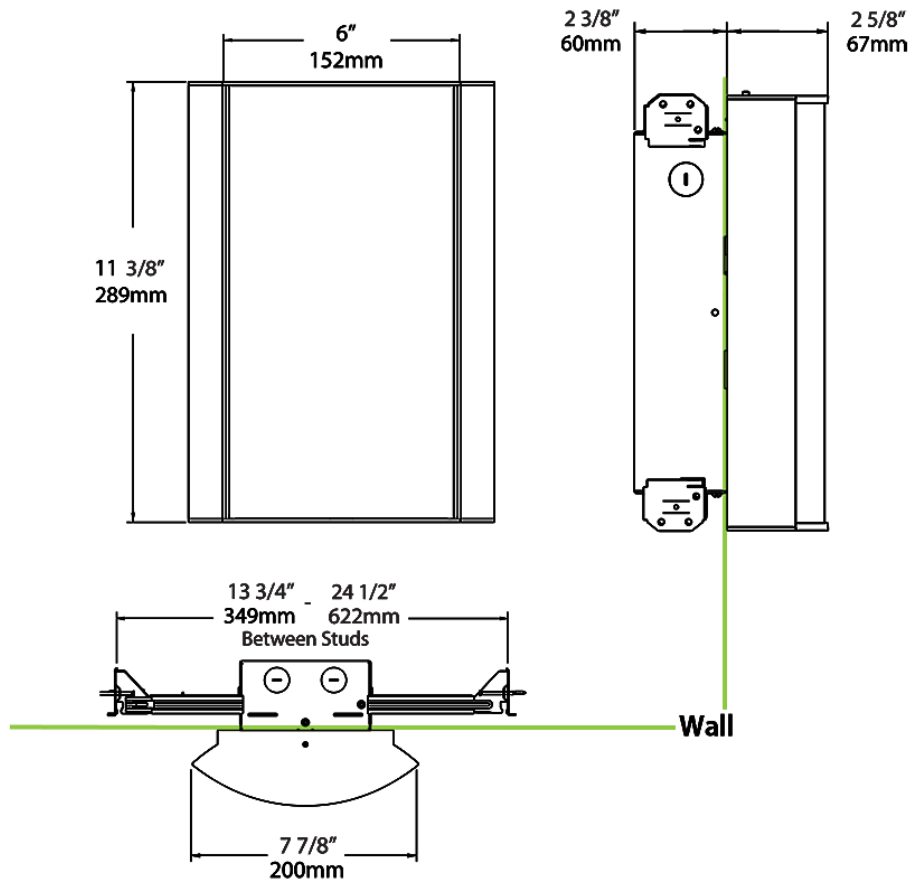

Dimensions

Ordering Matrix

Family	Lumen Package	CRI/Color Temp		Lens		Finish	Options
HALVS	18L	940	-	LW	-	S	/E2

10L = 1000lm / 14W¹
18L = 1800lm / 25W¹

940 = 90CRI, 4000K
935 = 90CRI, 3500K
930 = 90CRI, 3000K
927 = 90CRI, 2700K