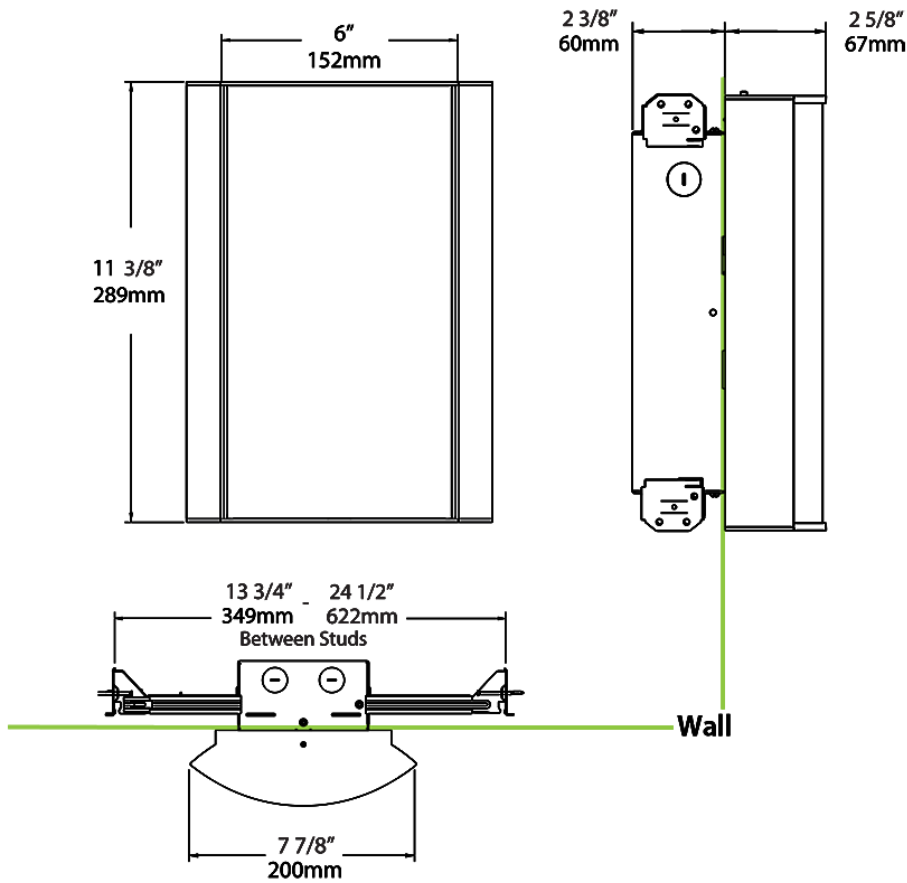

Technical Specifications (continued)

Buy American Act Compliance:

RAB values USA manufacturing! Upon request, RAB may be able to manufacture this product to be compliant with the Buy American Act (BAA). Please contact customer service to request a quote for the product to be made BAA compliant.

Dimensions