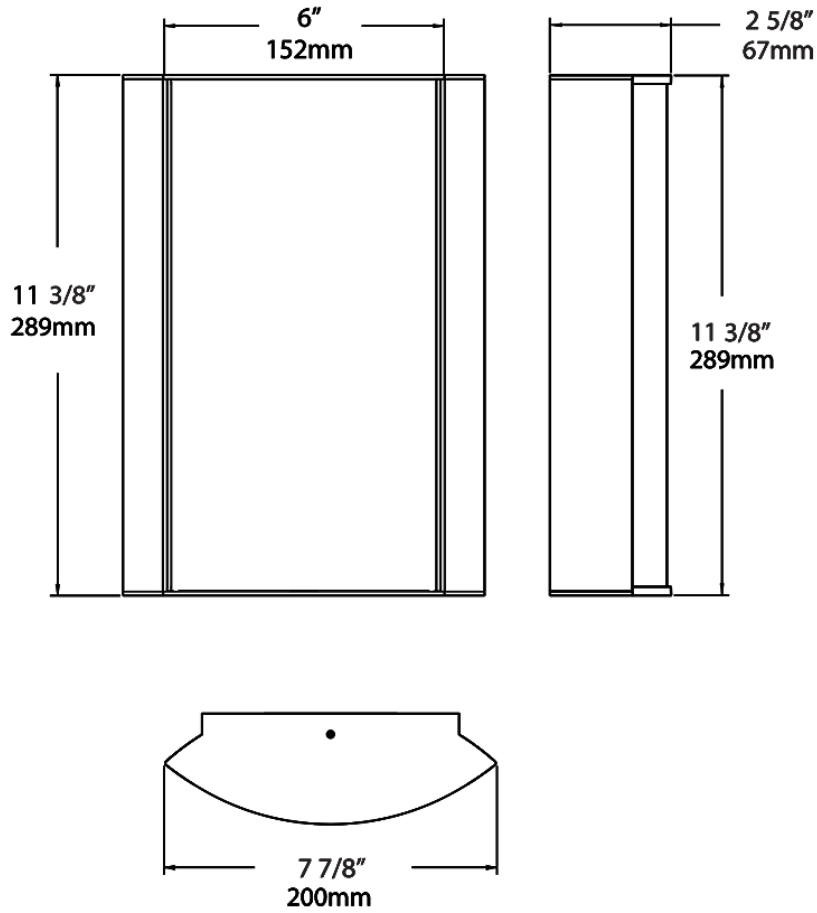

Dimensions

Ordering Matrix

Family	Lumen Package	CRI/Color Temp		Lens		Finish	Options
HALVS	18L	940	-	LS	-	A	

10L = 1000lm / 14W¹
18L = 1800lm / 25W¹

940 = 90CRI, 4000K
935 = 90CRI, 3500K
930 = 90CRI, 3000K
927 = 90CRI, 2700K