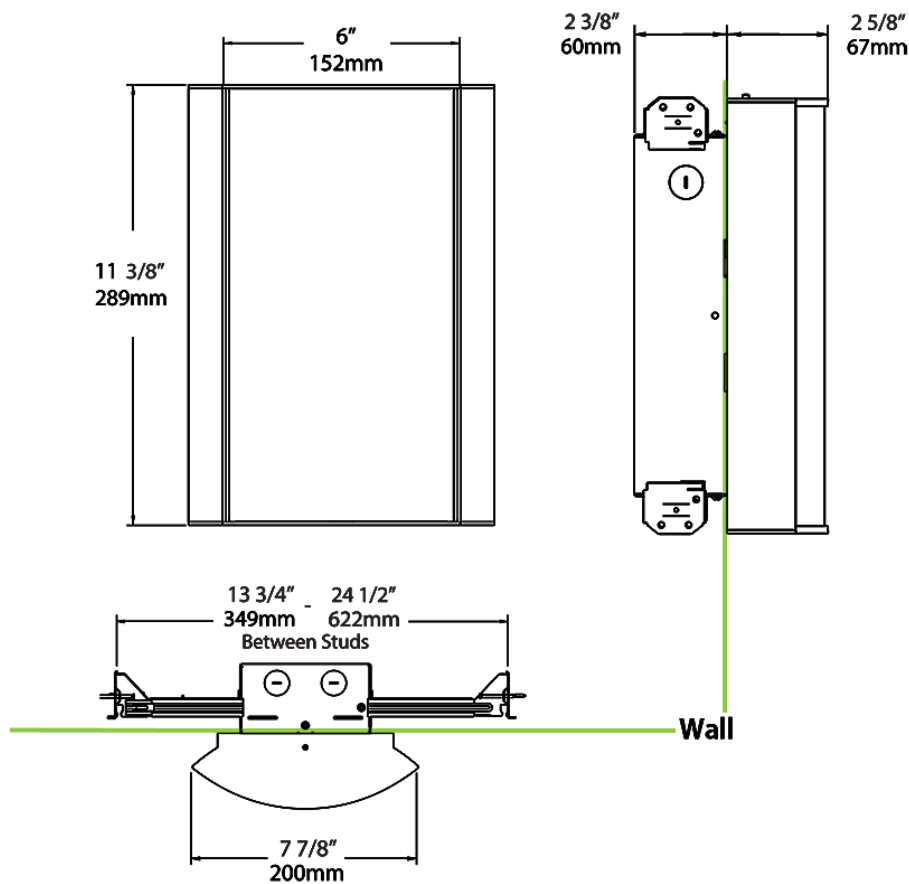

Dimensions

Ordering Matrix

Family	Lumen Package	CRI/Color Temp		Lens		Finish	Options
HALVS	18L	940	-	GL	-	W	/BL/E2

10L = 1000lm / 14W¹
 18L = 1800lm / 25W¹

940 = 90CRI, 4000K
 935 = 90CRI, 3500K
 930 = 90CRI, 3000K
 927 = 90CRI, 2700K