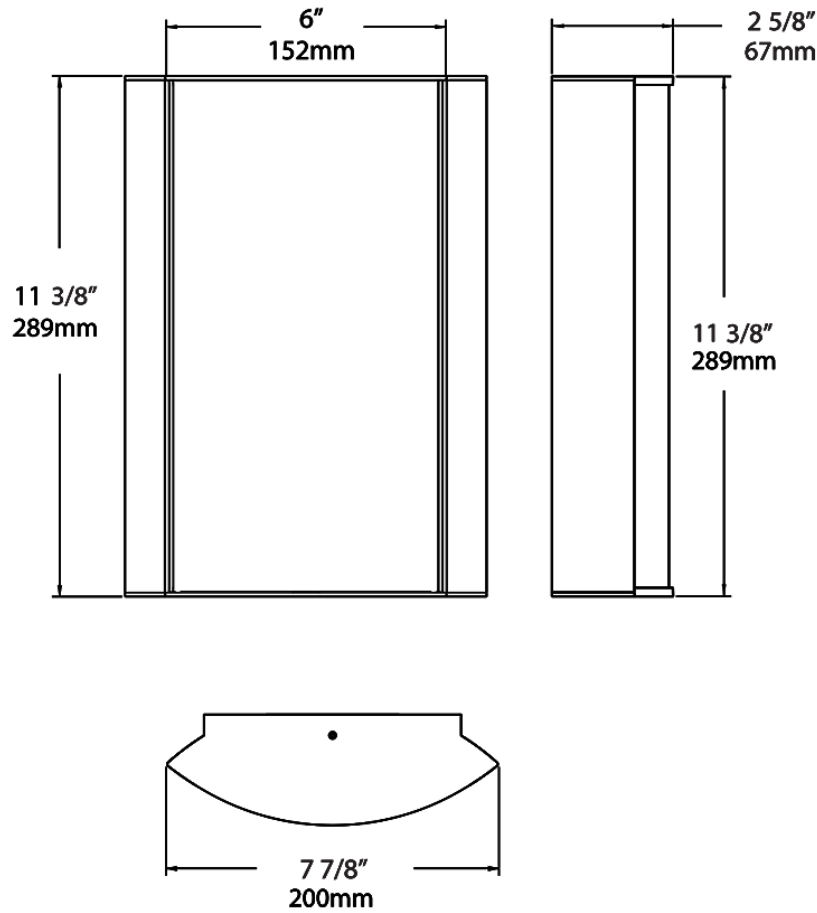

Dimensions

Ordering Matrix

Family	Lumen Package	CRI/Color Temp		Lens		Finish	Options
HALVS	18L	940	-	GL	-	S	

10L = 1000lm / 14W¹
18L = 1800lm / 25W¹

940 = 90CRI, 4000K
935 = 90CRI, 3500K
930 = 90CRI, 3000K
927 = 90CRI, 2700K