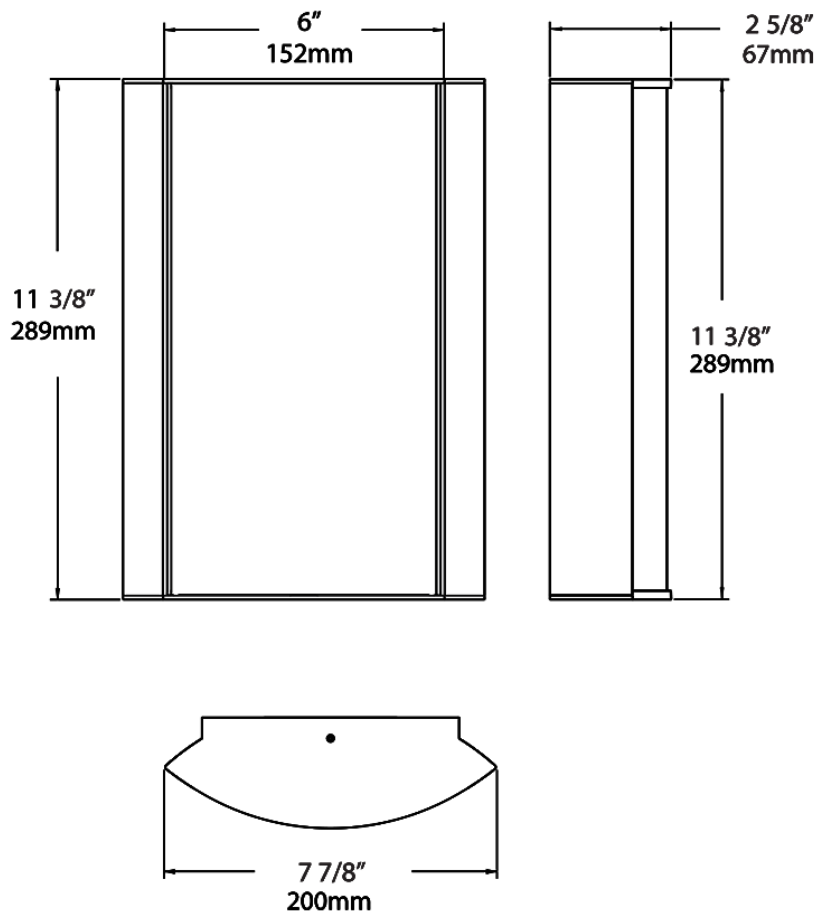

Dimensions

Ordering Matrix

| Family | Lumen Package | CRI/Color Temp | | Lens | | Finish | Options |
|--------|---------------|----------------|---|------|---|--------|---------|
| HALVS | 18L | 940 | - | FG3 | - | CU | |