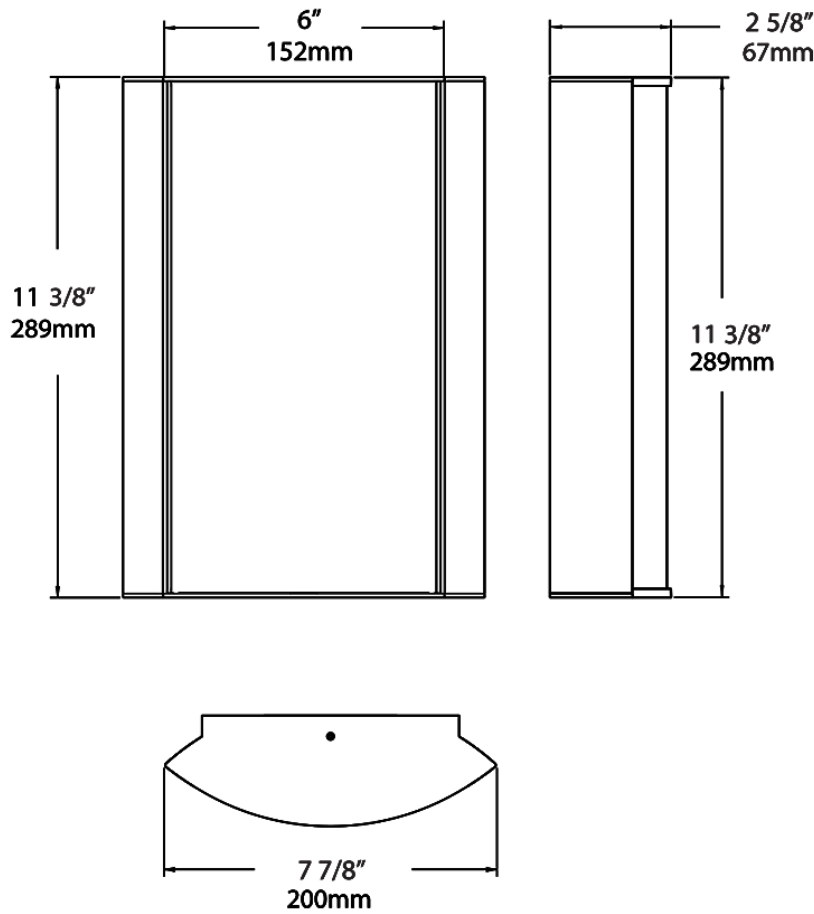

Dimensions

Ordering Matrix

Family	Lumen Package	CRI/Color Temp		Lens		Finish	Options
HALVS	18L	940	-	FG2	-	K	

10L = 1000lm / 14W¹
18L = 1800lm / 25W¹

940 = 90CRI, 4000K
935 = 90CRI, 3500K
930 = 90CRI, 3000K
927 = 90CRI, 2700K