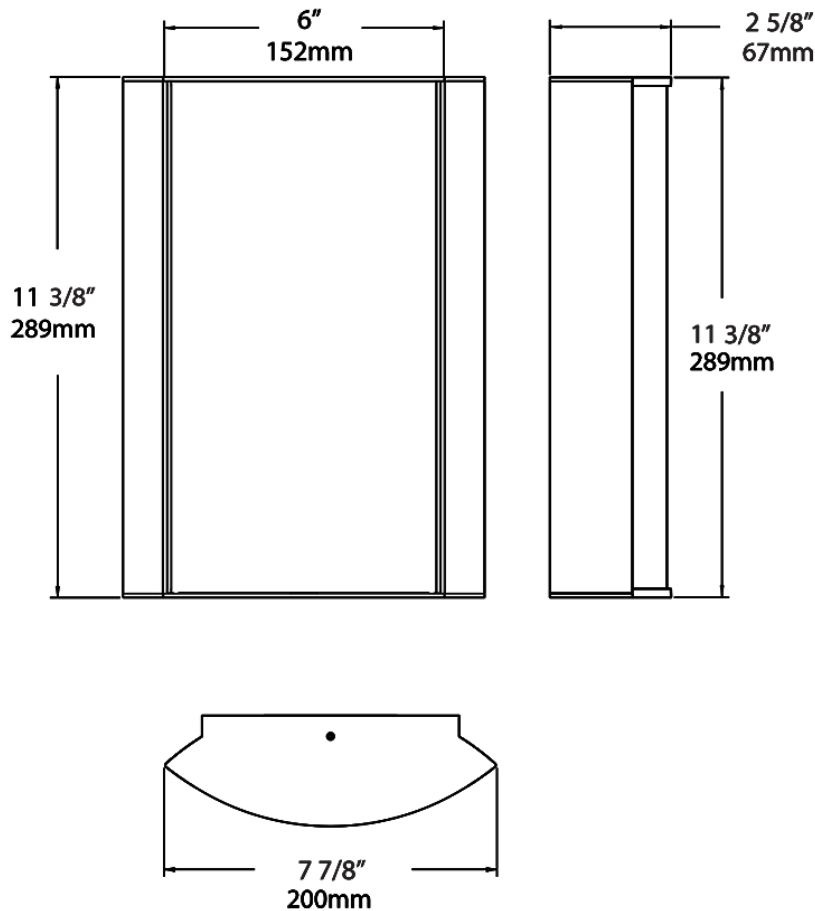

Dimensions

Ordering Matrix

Family	Lumen Package	CRI/Color Temp		Lens		Finish	Options
HALVS	18L	940	-	FG1	-	A	

10L = 1000lm / 14W¹
18L = 1800lm / 25W¹

940 = 90CRI, 4000K
935 = 90CRI, 3500K
930 = 90CRI, 3000K
927 = 90CRI, 2700K