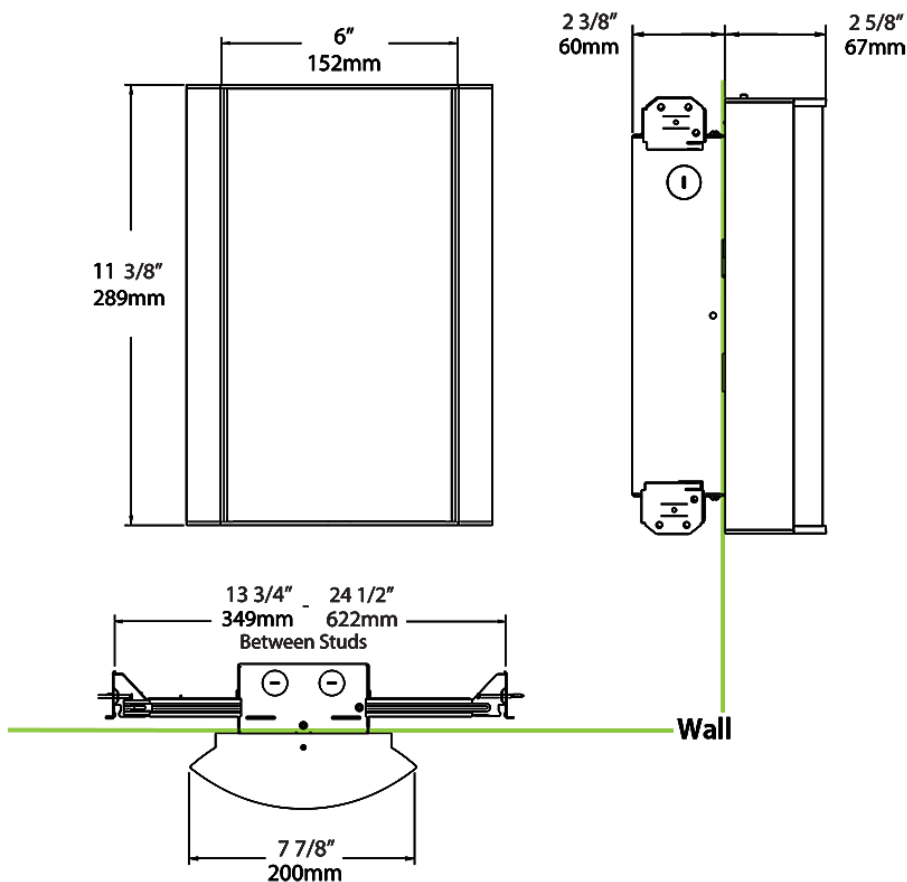

Dimensions

Ordering Matrix

Family	Lumen Package	CRI/Color Temp		Lens		Finish	Options
HALVS	18L	935	-	TL	-	K	/BL/E2

10L = 1000lm / 14W¹
18L = 1800lm / 25W¹

940 = 90CRI, 4000K
935 = 90CRI, 3500K
930 = 90CRI, 3000K
927 = 90CRI, 2700K