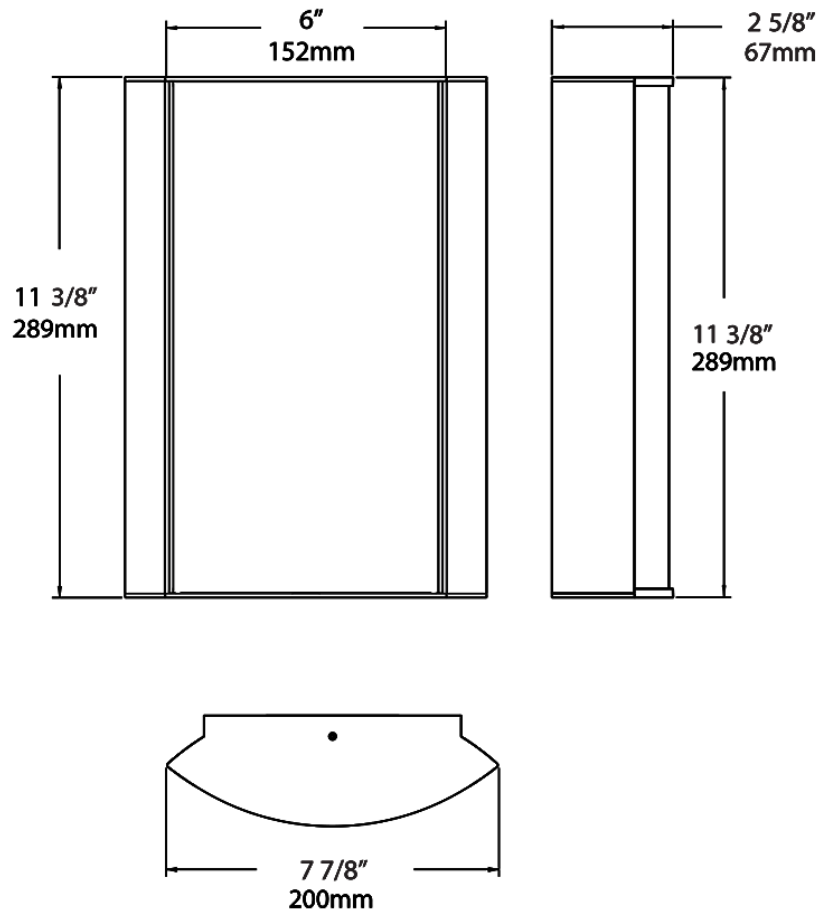

Dimensions

Ordering Matrix

Family	Lumen Package	CRI/Color Temp		Lens		Finish	Options
HALVS	18L	935	-	TL	-	A	

10L = 1000lm / 14W¹
18L = 1800lm / 25W¹

940 = 90CRI, 4000K
935 = 90CRI, 3500K
930 = 90CRI, 3000K
927 = 90CRI, 2700K