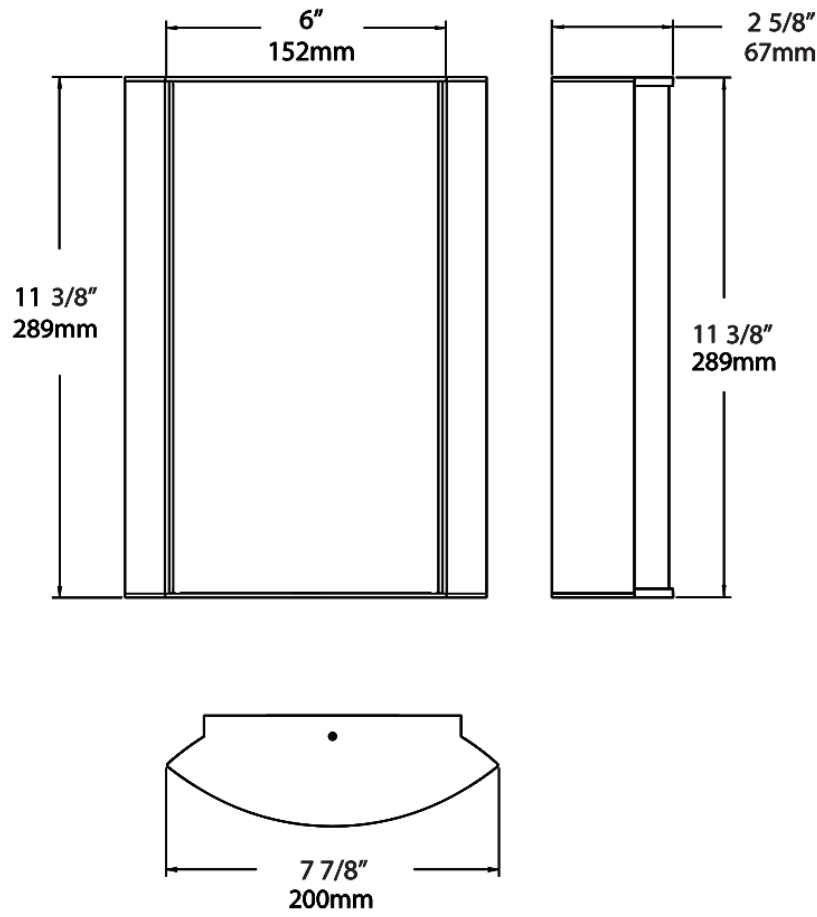

Dimensions

Ordering Matrix

Family	Lumen Package	CRI/Color Temp		Lens		Finish	Options
HALVS	18L	935	-	MS	-	A	

10L = 1000lm / 14W¹
 18L = 1800lm / 25W¹

940 = 90CRI, 4000K
 935 = 90CRI, 3500K
 930 = 90CRI, 3000K
 927 = 90CRI, 2700K