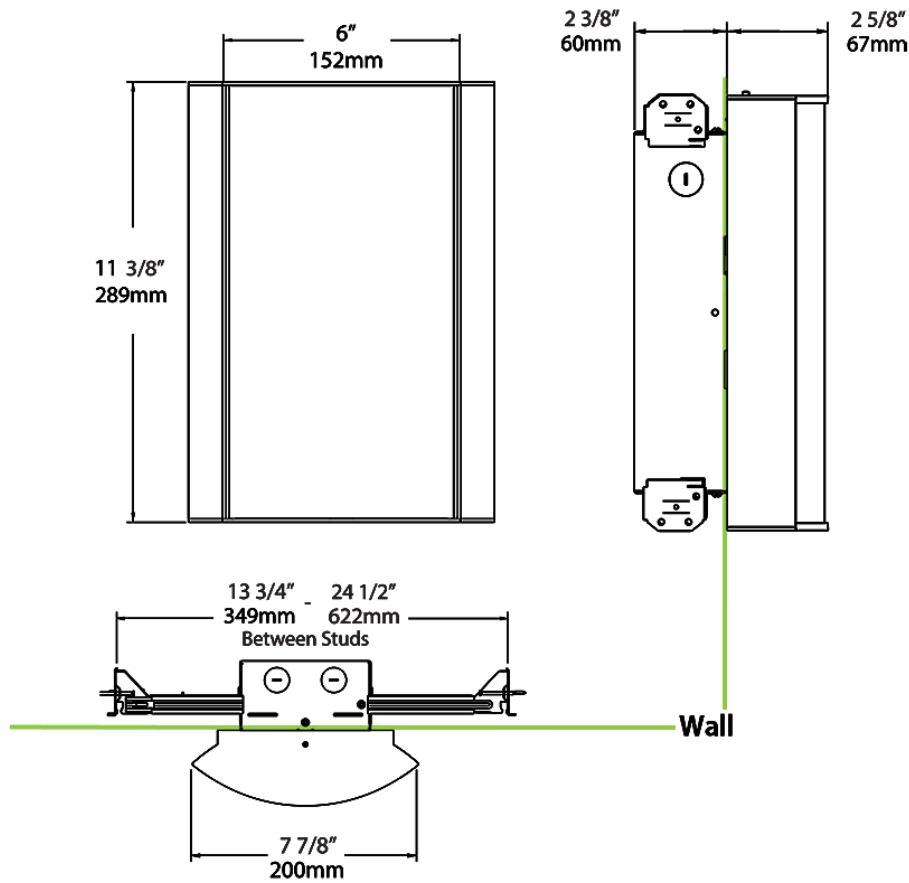

Technical Specifications (continued)

Buy American Act Compliance:

RAB values USA manufacturing! Upon request, RAB may be able to manufacture this product to be compliant with the Buy American Act (BAA). Please contact customer service to request a quote for the product to be made BAA compliant.

Dimensions