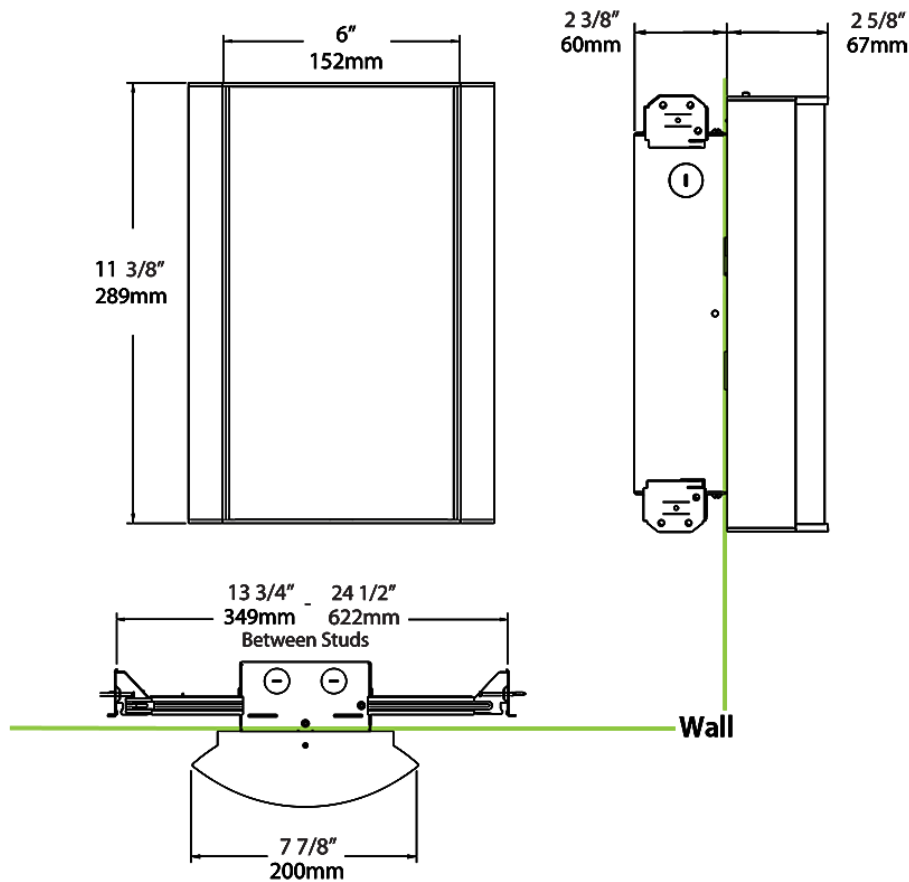

Dimensions

Ordering Matrix

Family	Lumen Package	CRI/Color Temp		Lens		Finish	Options
HALVS	18L	935	-	MG	-	K	/BL/E2

10L = 1000lm / 14W¹
18L = 1800lm / 25W¹

940 = 90CRI, 4000K
935 = 90CRI, 3500K
930 = 90CRI, 3000K
927 = 90CRI, 2700K