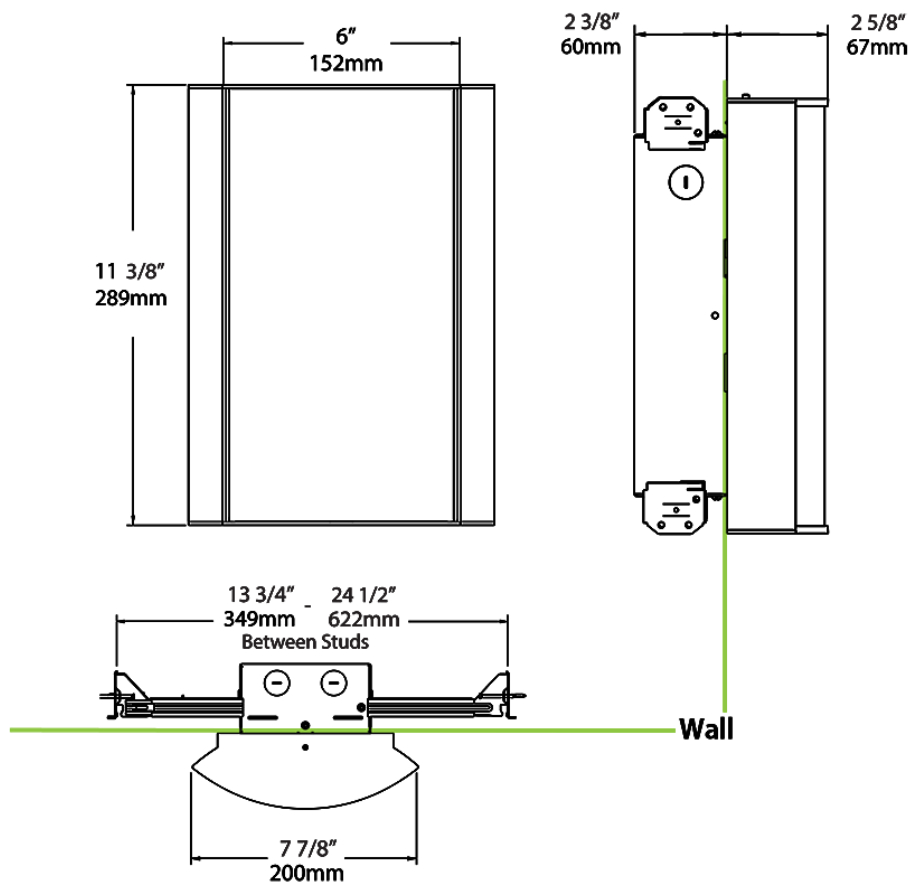

Dimensions

Ordering Matrix

Family	Lumen Package	CRI/Color Temp		Lens		Finish	Options
HALVS	18L	935	-	MC	-	S	/BL/E2

10L = 1000lm / 14W¹
18L = 1800lm / 25W¹

940 = 90CRI, 4000K
935 = 90CRI, 3500K
930 = 90CRI, 3000K
927 = 90CRI, 2700K